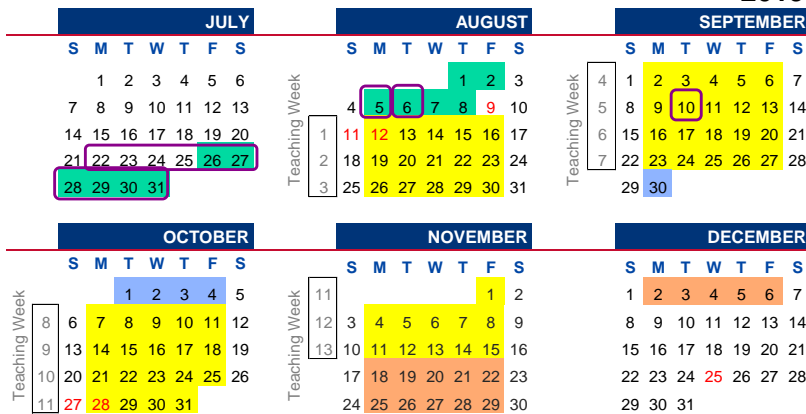

SEMESTER 1

2019

LEGEND

- Orientation
- Teaching Week
- Recess Week
- Revision and Examination
- University Key Events

UNIVERSITY KEY EVENTS

PhD Hooding Ceremony	22 Jul 2019
Convocation 2019	23 Jul - 31 Jul 2019
UG Freshmen Orientation	26 Jul - 8 Aug 2019
UG Qualifying English Test	5 Aug 2019
Freshmen Welcome Ceremony	6 Aug 2019
Students' Union Day / Academic Council Meeting	10 Sep 2019
	No classes for UG programmes from 1030 to 1430 hours.

SEMESTER 2

2020

SINGAPORE PUBLIC HOLIDAYS (JUL 2019 - MAY 2020)

National Day	9 Aug 2019 (Fri)
Hari Raya Haji	11 Aug 2019 (Sun)
Deepavali	27 Oct 2019 (Sun)
Christmas Day	25 Dec 2019 (Wed)
New Year's Day	1 Jan 2020 (Wed)
Chinese New Year	25 - 26 Jan 2020 (Sat - Sun)
Good Friday	10 Apr 2020 (Fri)
Labour Day	1 May 2020 (Fri)
Vesak Day	7 May 2020 (Thu)
Hari Raya Puasa	24 May 2020 (Sun)

Public holiday dates falling between Jul 2019 and May 2020 are marked in red on the calendar.

Note: Classes will proceed normally on the immediate Monday following a public holiday on Saturday. For a public holiday which falls on Sunday, the following Monday will be a replacement holiday.

Notice to All Undergraduate NSMen:
MINDEF IN-CAMP TRAINING CALL-UP PERIODS

Year of Study	No. of Weeks	Call-Up Periods	
1st	12	9 Dec 2019 - 5 Jan 2020	8 Jun - 2 Aug 2020
2nd and 3rd	10		22 Jun - 2 Aug 2020
		4 weeks	6 or 8 weeks