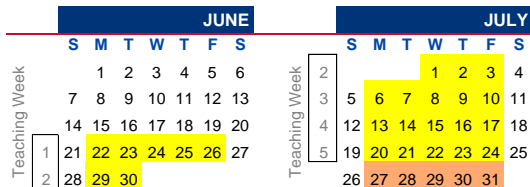

Notes:

- (1) All dates are subject to change at the discretion of the University.
- (2) Research students in graduate programmes are expected to work on their research projects throughout the period of their candidature subject to the student terms, requirements and entitlements.

Notice to All Undergraduate NSMen:

MINDEF IN-CAMP TRAINING CALL-UP PERIODS

Year of Study	No. of Weeks	Call-Up Periods	
1st	12	9 Dec 2019 - 5 Jan 2020	8 Jun - 2 Aug 2020
2nd and 3rd	10		22 Jun - 2 Aug 2020
		4 weeks	6 or 8 weeks