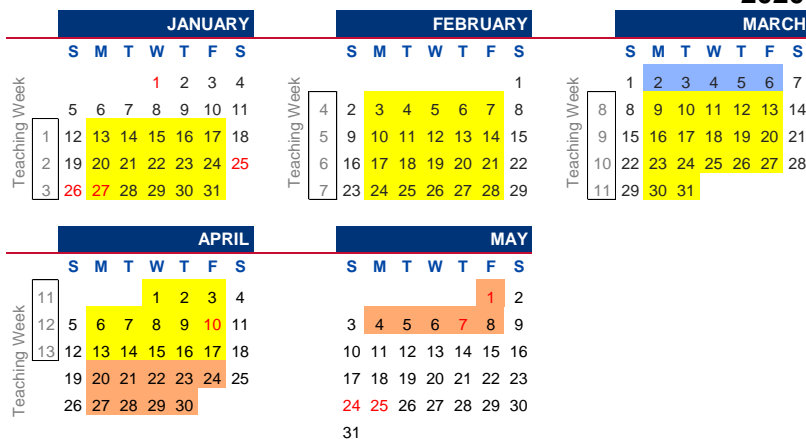

SEMESTER 1

2019

LEGEND

- Orientation
- Teaching Week
- Recess Week
- Revision and Examination
- University Key Events

UNIVERSITY KEY EVENTS

PhD Hooding Ceremony	22 Jul 2019
Convocation 2019	23 Jul - 31 Jul 2019
UG Freshmen Orientation	26 Jul - 8 Aug 2019
UG Qualifying English Test	5 Aug 2019
Freshmen Welcome Ceremony	6 Aug 2019
Students' Union Day / Academic Council Meeting	10 Sep 2019
	No classes for UG programmes from 1030 to 1430 hours.

SEMESTER 2

2020

SINGAPORE PUBLIC HOLIDAYS (JUL 2019 - MAY 2020)

National Day	9 Aug 2019 (Fri)
Hari Raya Haji	11 Aug 2019 (Sun)
Deepavali	27 Oct 2019 (Sun)
Christmas Day	25 Dec 2019 (Wed)
New Year's Day	1 Jan 2020 (Wed)
Chinese New Year	25 - 26 Jan 2020 (Sat - Sun)
Good Friday	10 Apr 2020 (Fri)
Labour Day	1 May 2020 (Fri)
Vesak Day	7 May 2020 (Thu)
Hari Raya Puasa	24 May 2020 (Sun)

Public holiday dates falling between Jul 2019 and May 2020 are marked in red on the calendar.

Note: Classes will proceed normally on the immediate Monday following a public holiday on Saturday. For a public holiday which falls on Sunday, the following Monday will be a replacement holiday.

Notice to All Undergraduate NSMen:
MINDEF IN-CAMP TRAINING CALL-UP PERIODS

Year of Study	No. of Weeks	Call-Up Periods	
1st	12	9 Dec 2019 - 5 Jan 2020	8 Jun - 2 Aug 2020
2nd and 3rd	10		22 Jun - 2 Aug 2020
		4 weeks	6 or 8 weeks