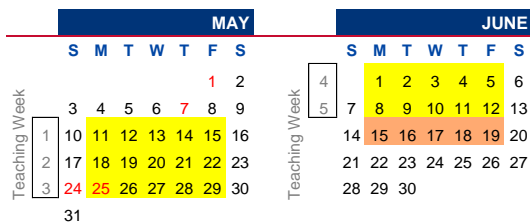

SPECIAL TERM II

2020