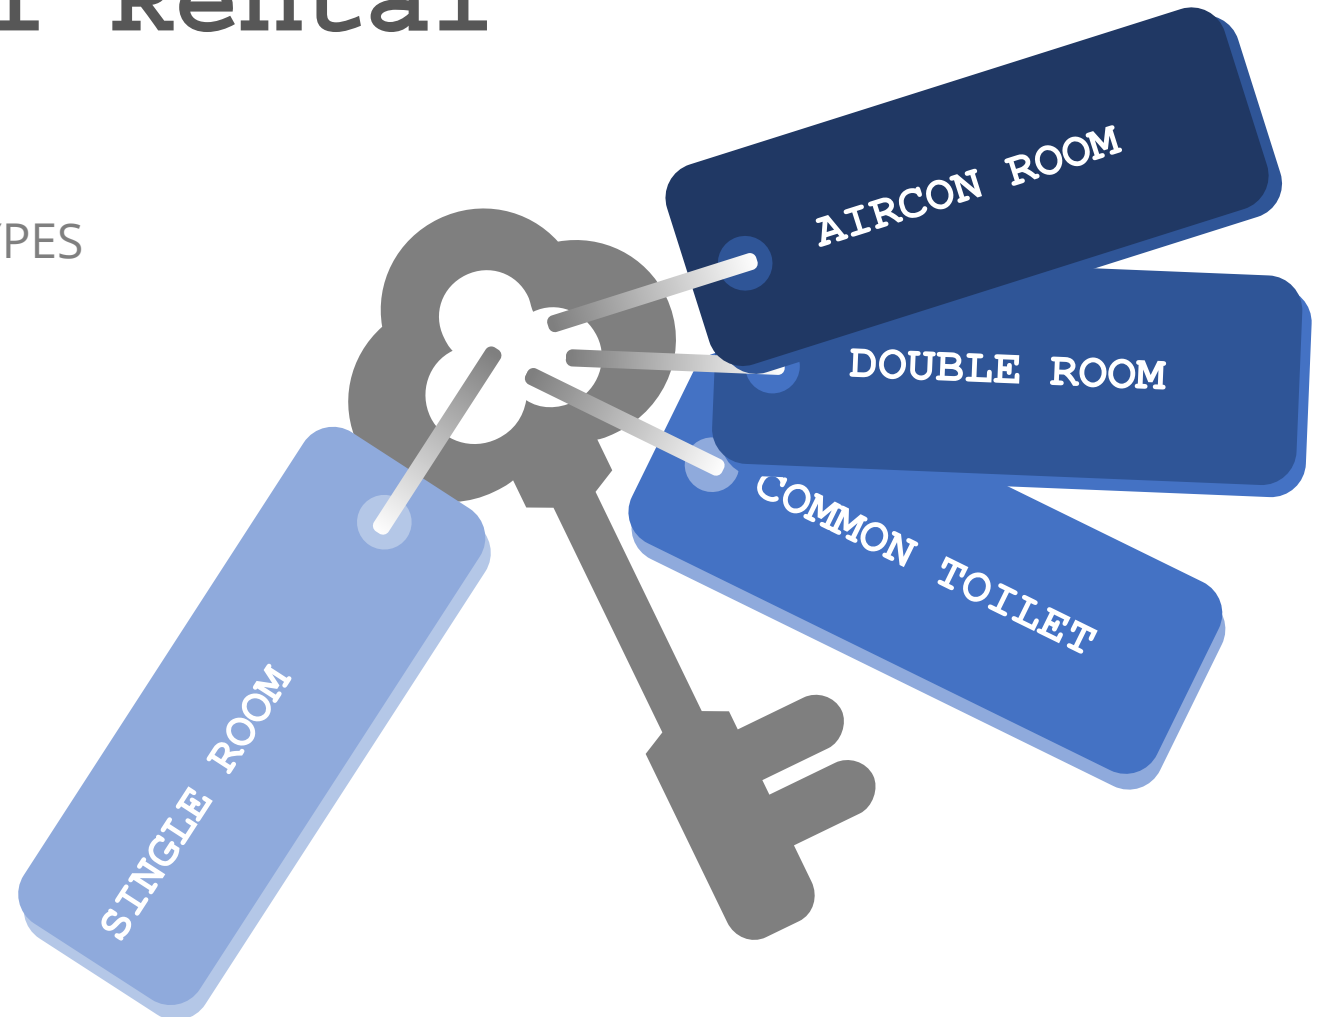

Hall Rental

24 HALLS and VARIOUS ROOM TYPES

All rooms are well ventilated

[>> Hall 1, 2, 3](#)

[>> Hall 4, 5, 6](#)

[>> Hall 7, 8, 9, 10, 11, 12, 13, 14, 15](#)

[>> Hall 16](#)

[>> Hall Crescent, Pioneer, Binjai, Tanjong, Banyan, Saraca, Tamarind, Meranti](#)

[>> Hall Saraca, Tamarind, Meranti](#)

HALL	ROOM TYPE			RATES Per person Per month	
1 and 2	Single Room	 SINGLE	 AIRCON	 SHARED TOILET	S\$390
1 and 2	Double Room	 DOUBLE (aka 2 SINGLE BED)	 AIRCON	 SHARED TOILET	S\$265
3	Single Room	 SINGLE	 AIRCON	 COMMON TOILET	S\$425
3	Double Room	 DOUBLE (aka 2 SINGLE BED)	 AIRCON	 COMMON TOILET	S\$315

[>> Return to first page](#)

HALL	ROOM TYPE			RATES Per person Per month	
4 and 5	Single Room	 SINGLE	 AIRCON	 COMMON TOILET	S\$430
4 and 5	Double Room	 DOUBLE (aka 2 SINGLE BED)	 AIRCON	 COMMON TOILET	S\$325
6	Single Room	 SINGLE	 AIRCON	 COMMON TOILET	S\$400
6	Double Room	 DOUBLE (aka 2 SINGLE BED)	 AIRCON	 COMMON TOILET	S\$285

[>> Return to first page](#)

HALL	ROOM TYPE			RATES Per person Per month	
7	Single Room	 <p>SINGLE</p>	 <p>AIRCON</p>	 <p>COMMON TOILET</p>	S\$370
7	Double Room	 <p>DOUBLE (aka 2 SINGLE BED)</p>	 <p>AIRCON</p>	 <p>COMMON TOILET</p>	S\$265
8 ; 9 ; 10 ; 11 ; 12 ; 13 ; 14 ; 15	Single Room	 <p>SINGLE</p>	 <p>AIRCON</p>	 <p>COMMON TOILET</p>	S\$415
8 ; 9 ; 10 ; 11 ; 12 ; 13 ; 14 ; 15	Double Room	 <p>DOUBLE (aka 2 SINGLE BED)</p>	 <p>AIRCON</p>	 <p>COMMON TOILET</p>	S\$305