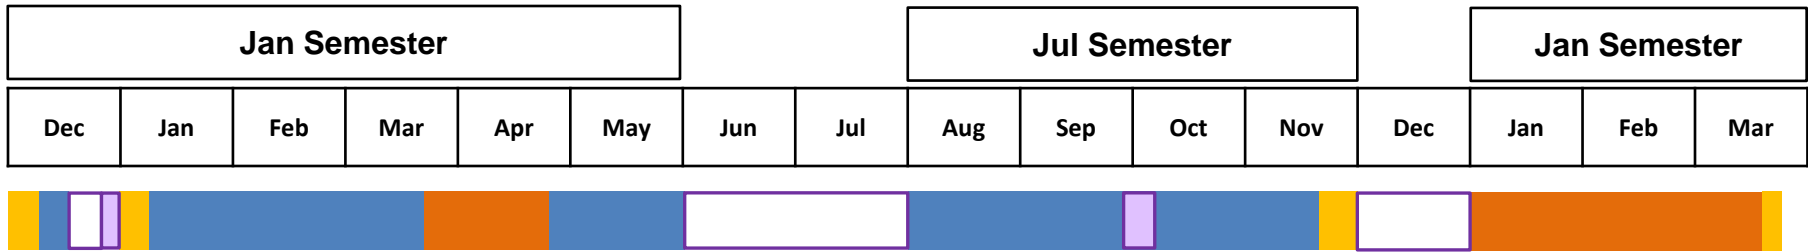

PGDE Programme Structure (All except PE, 16 mths)

Legend

- Courses
- Orientation/ Teacher Preparation Enhancement Programme/ Beginning Teachers' Orientation Programme
- Teaching Assistantship / Teaching Practice
- Recess Week
- Break for self-directed learning and consolidation

Kindly refer to the Academic Calendar in NIE Portal for the exact dates.

PGDE Programme Structure (PE, 2 years)

Legend

- Courses
- Orientation/ Teacher Preparation Enhancement Programme/ Beginning Teachers' Orientation Programme
- Teaching Practice
- Recess Week
- Break for self-directed learning and consolidation