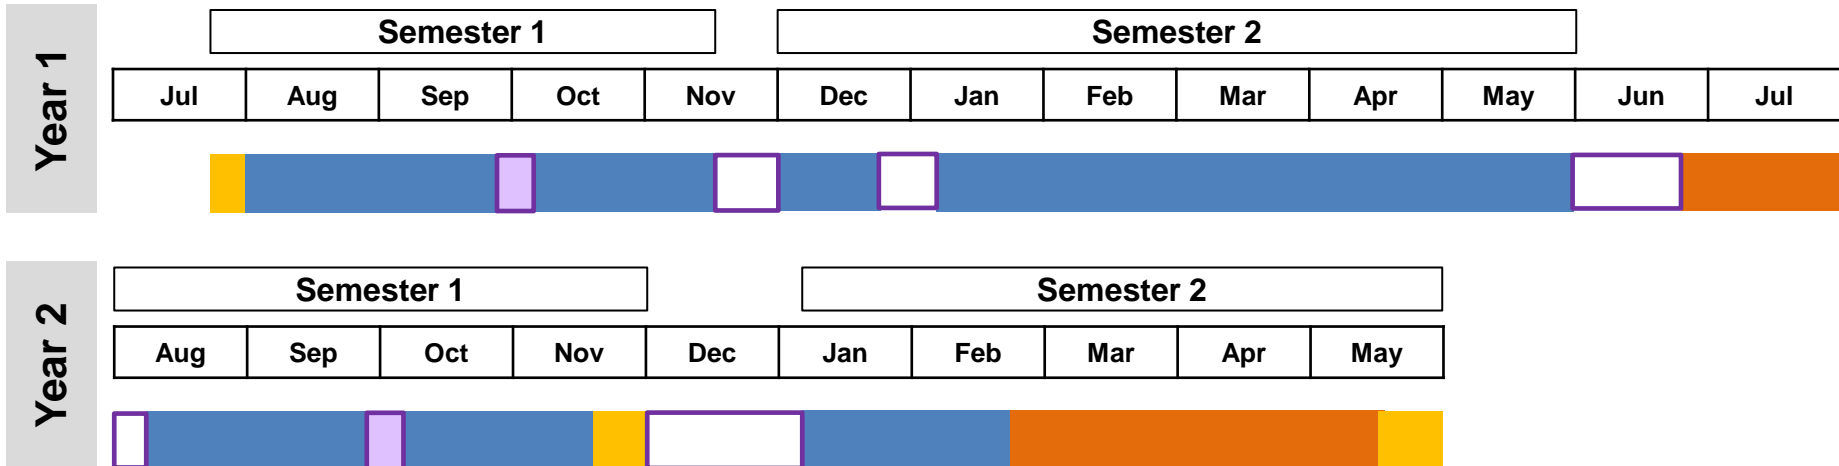

PGDE Programme Structure (All except PE, 16 mths)

Legend

- Courses
- Orientation/ Teacher Preparation Enhancement Programme/ Beginning Teachers' Orientation Programme
- Teaching Assistantship / Teaching Practice
- Recess Week
- Break for self-directed learning and consolidation

Kindly refer to the Academic Calendar in NIE Portal for the exact dates.

PGDE Programme Structure (PE, 2 years)

Legend

- Courses
- Orientation/ Teacher Preparation Enhancement Programme/ Beginning Teachers' Orientation Programme
- Teaching Practice
- Recess Week
- Break for self-directed learning and consolidation