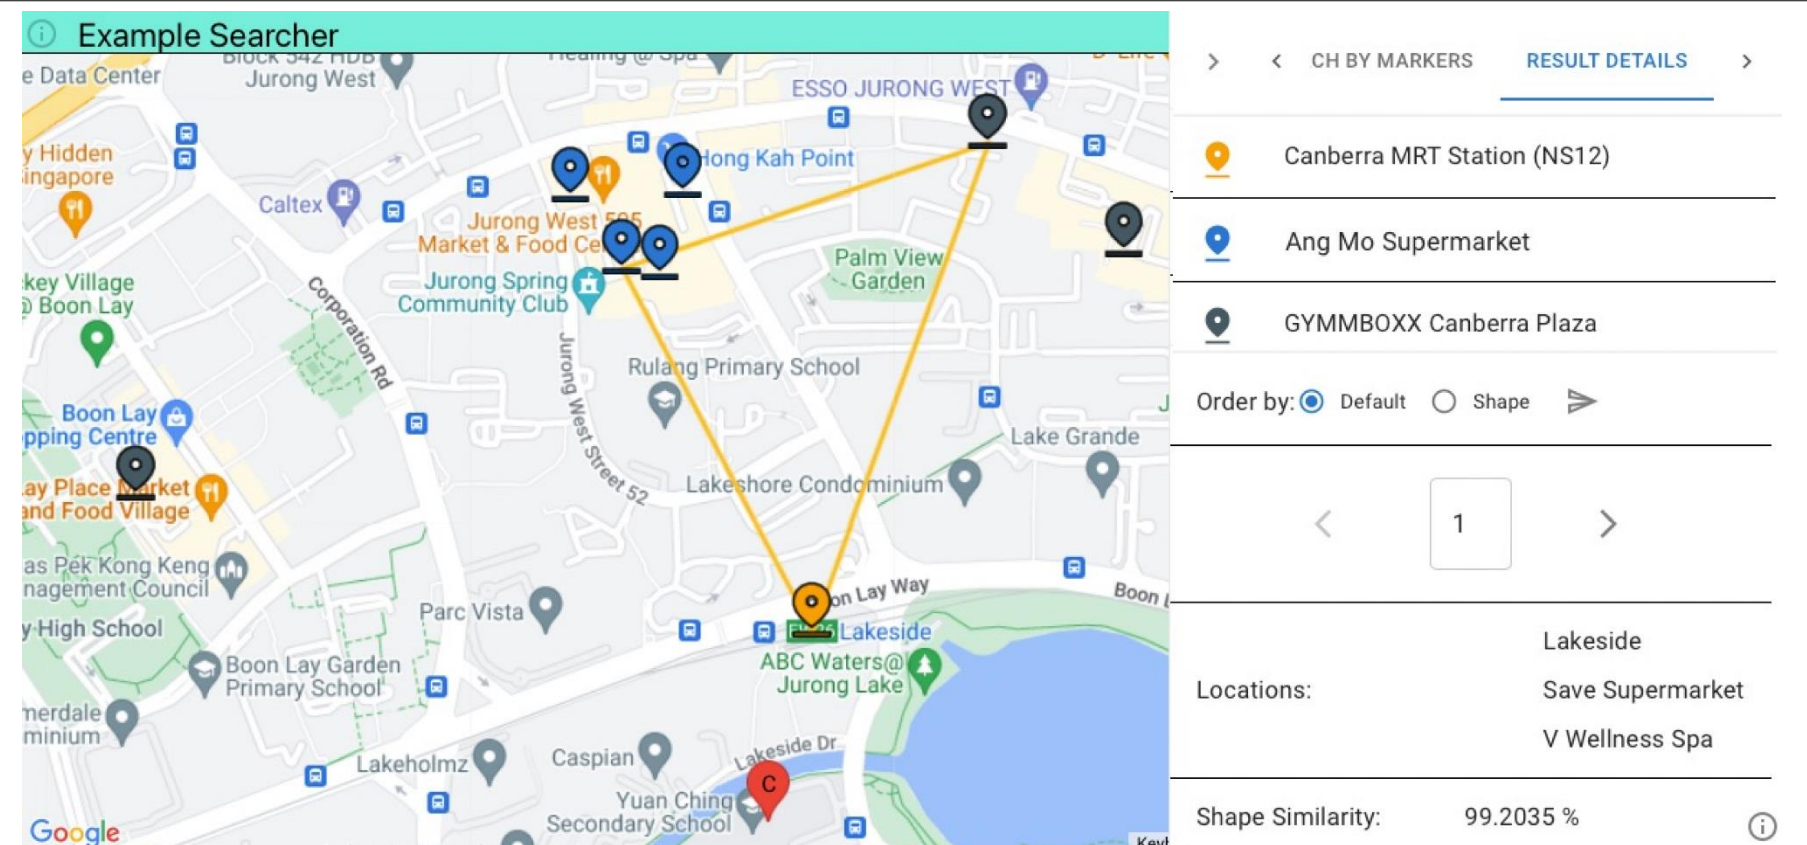

Example Searcher

Web Development for Spatial Query via Example

Student: Yew Jun Xuan

Supervisor: Assistant Professor Luo Siqiang

Project Objectives:

Location searches in spatial services such as online maps nowadays are usually based on traditional methods of criteria filtering. This method only allows for one target location per query, ignoring the relation among multiple objects. In large-scale tasks, it is particularly inconvenient as users are required to specify each criterion.

The concept of spatial search via examples has been introduced to address this problem, where an example of the search intent, a list of objects, is used for querying. The query will then return a list of results containing objects with similar properties as the input example.

This project aims to deliver a fully functional web application, Example Searcher that allows users to search more efficiently on a large-scale using examples.

Sample Input

Sample Output