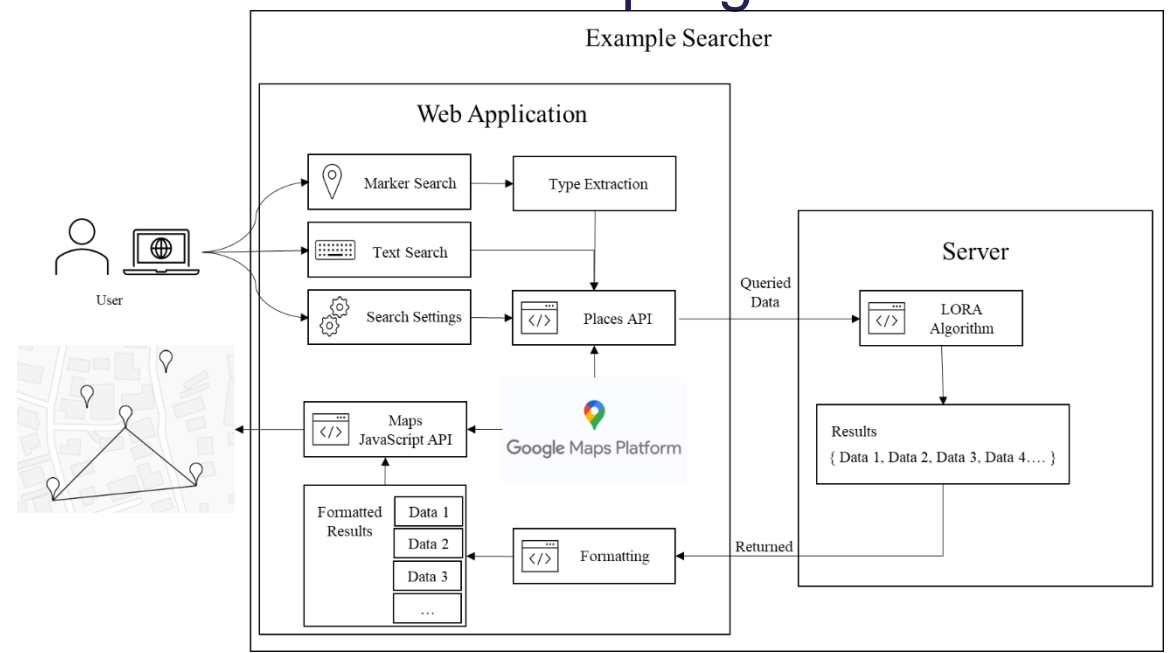

Example Searcher

Web Development for Spatial Query via Example

Student: Yew Jun Xuan

Supervisor: Assistant Professor Luo Siqiang

Project Objectives:

Location searches in spatial services such as online maps nowadays are usually based on traditional methods of criteria filtering. This method only allows for one target location per query, ignoring the relation among multiple objects. In large-scale tasks, it is particularly inconvenient as users are required to specify each criterion.

The concept of spatial search via examples has been introduced to address this problem, where an example of the search intent, a list of objects, is used for querying. The query will then return a list of results containing objects with similar properties as the input example.

This project aims to deliver a fully functional web application, Example Searcher that allows users to search more efficiently on a large-scale using examples.

Sample Input

Sample Output