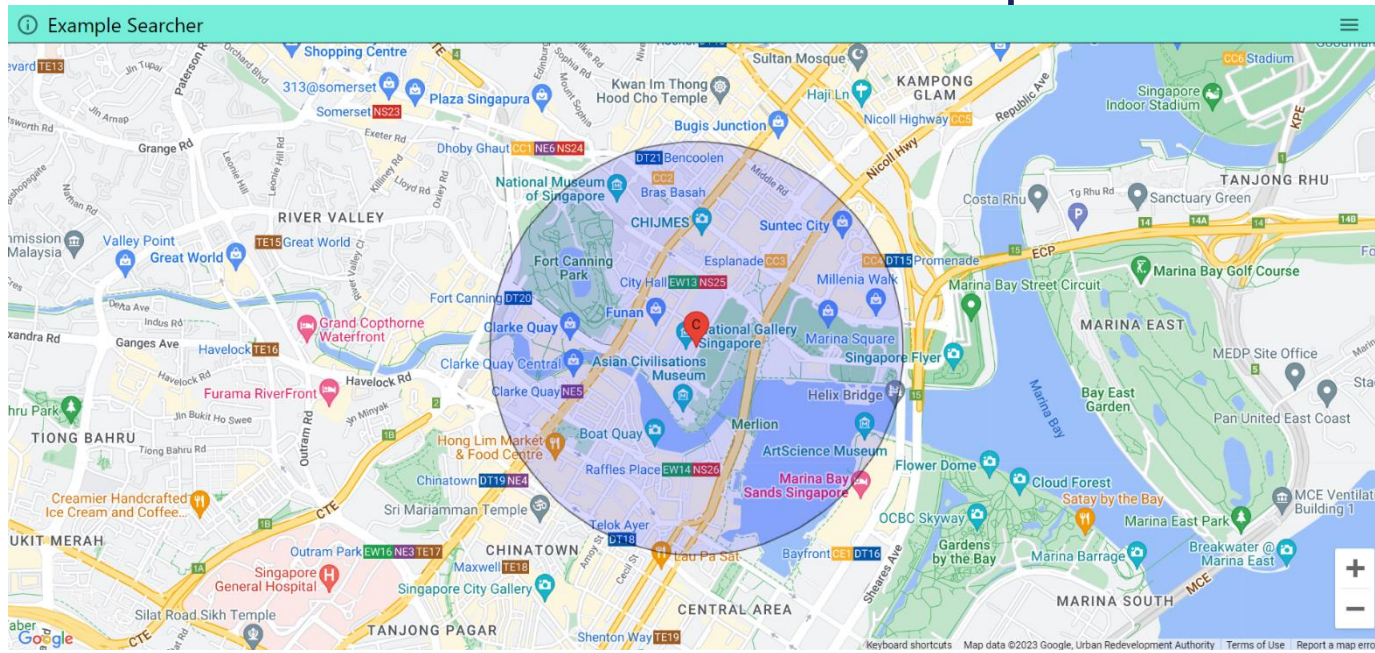

Example Searcher

Web Development for Spatial Query via Example

Student: Yew Jun Xuan

Supervisor: Assistant Professor Luo Siqiang

Project Objectives:

Location searches in spatial services such as online maps nowadays are usually based on traditional methods of criteria filtering. This method only allows for one target location per query, ignoring the relation among multiple objects. In large-scale tasks, it is particularly inconvenient as users are required to specify each criterion.

The concept of spatial search via examples has been introduced to address this problem, where an example of the search intent, a list of objects, is used for querying. The query will then return a list of results containing objects with similar properties as the input example.

This project aims to deliver a fully functional web application, Example Searcher that allows users to search more efficiently on a large-scale using examples.

Sample Input

Sample Output