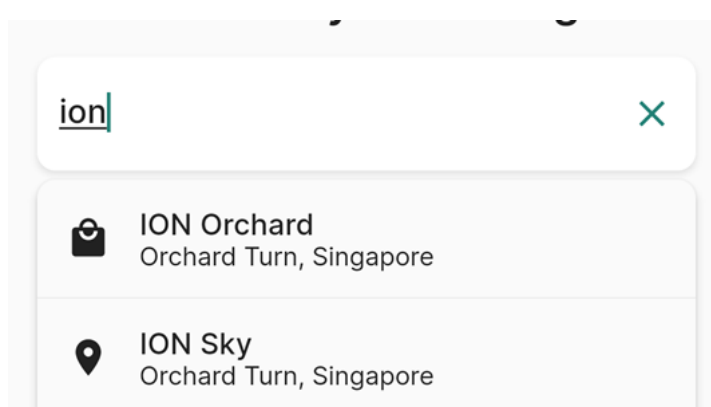

Search by Destination