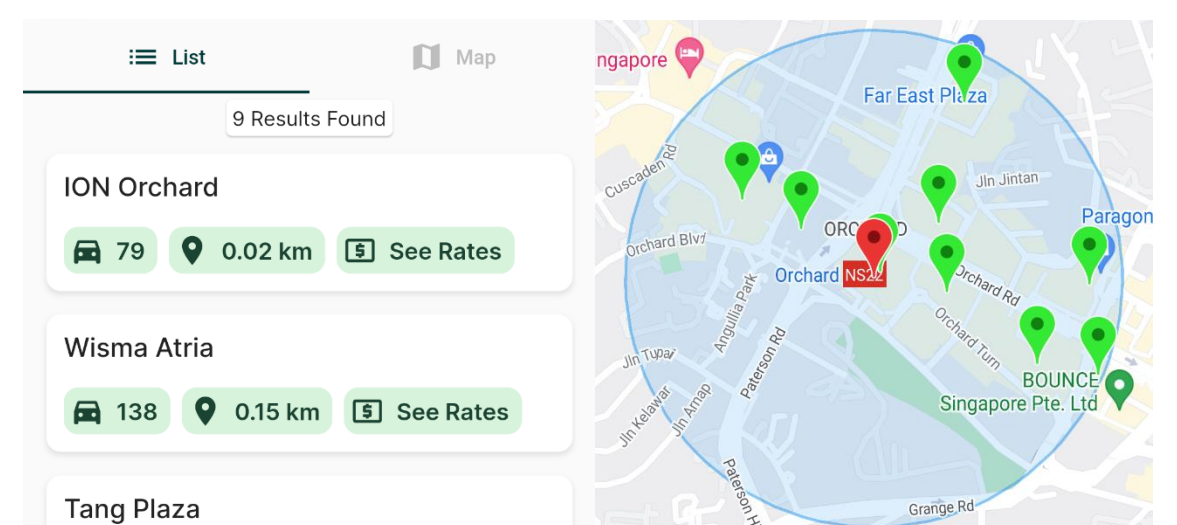

## Project Objectives

The Carpark Adviser is a mobile application that allows drivers to search for suitable car parks near their destination using criteria such as cost, proximity, and available lots, helping them narrow down their search based on the factors that are important to them. Through this application, drivers will hopefully have a better experience finding a car park of their choosing.

## Implemented With

Real-Time Lot Availability

Historical Lot Availability

Navigating To  
**ION Orchard**

Newton Food Centre

Distance to Car Park: **2.4 km**

Estimated Travel Time: **8 mins**

[Get Directions](#)

Navigation to Car Park

HONG LIM PARK OFF STREET

Car Park Street View

Car Park Entrance Video

Search by Destination

Filter by Criteria

Search Result Views