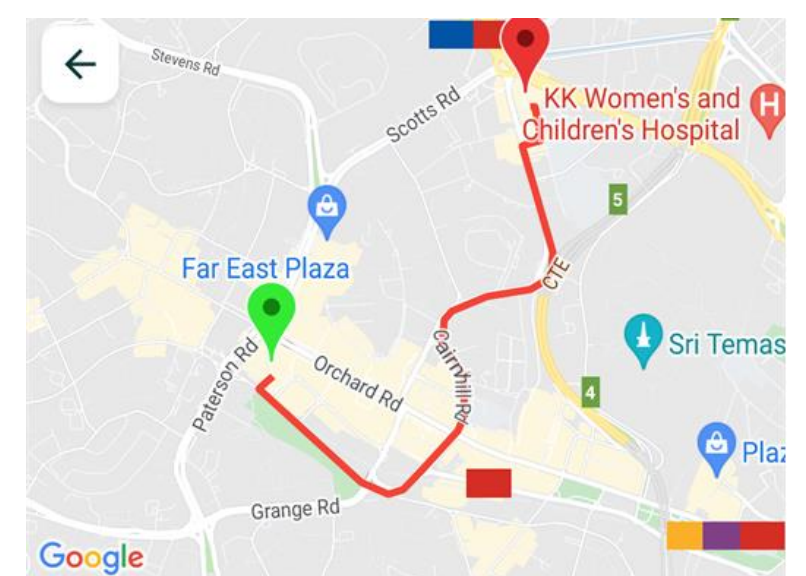

## Project Objectives

The Carpark Adviser is a mobile application that allows drivers to search for suitable car parks near their destination using criteria such as cost, proximity, and available lots, helping them narrow down their search based on the factors that are important to them. Through this application, drivers will hopefully have a better experience finding a car park of their choosing.

## Implemented With

Real-Time Lot Availability

Historical Lot Availability

Navigating To  
**ION Orchard**

Newton Food Centre

Distance to Car Park: **2.4 km**

Estimated Travel Time: **8 mins**

[Get Directions](#)

Navigation to Car Park

HONG LIM PARK OFF STREET

Car Park Street View

Car Park Entrance Video

Search by Destination

Filter by Criteria

Search Result Views