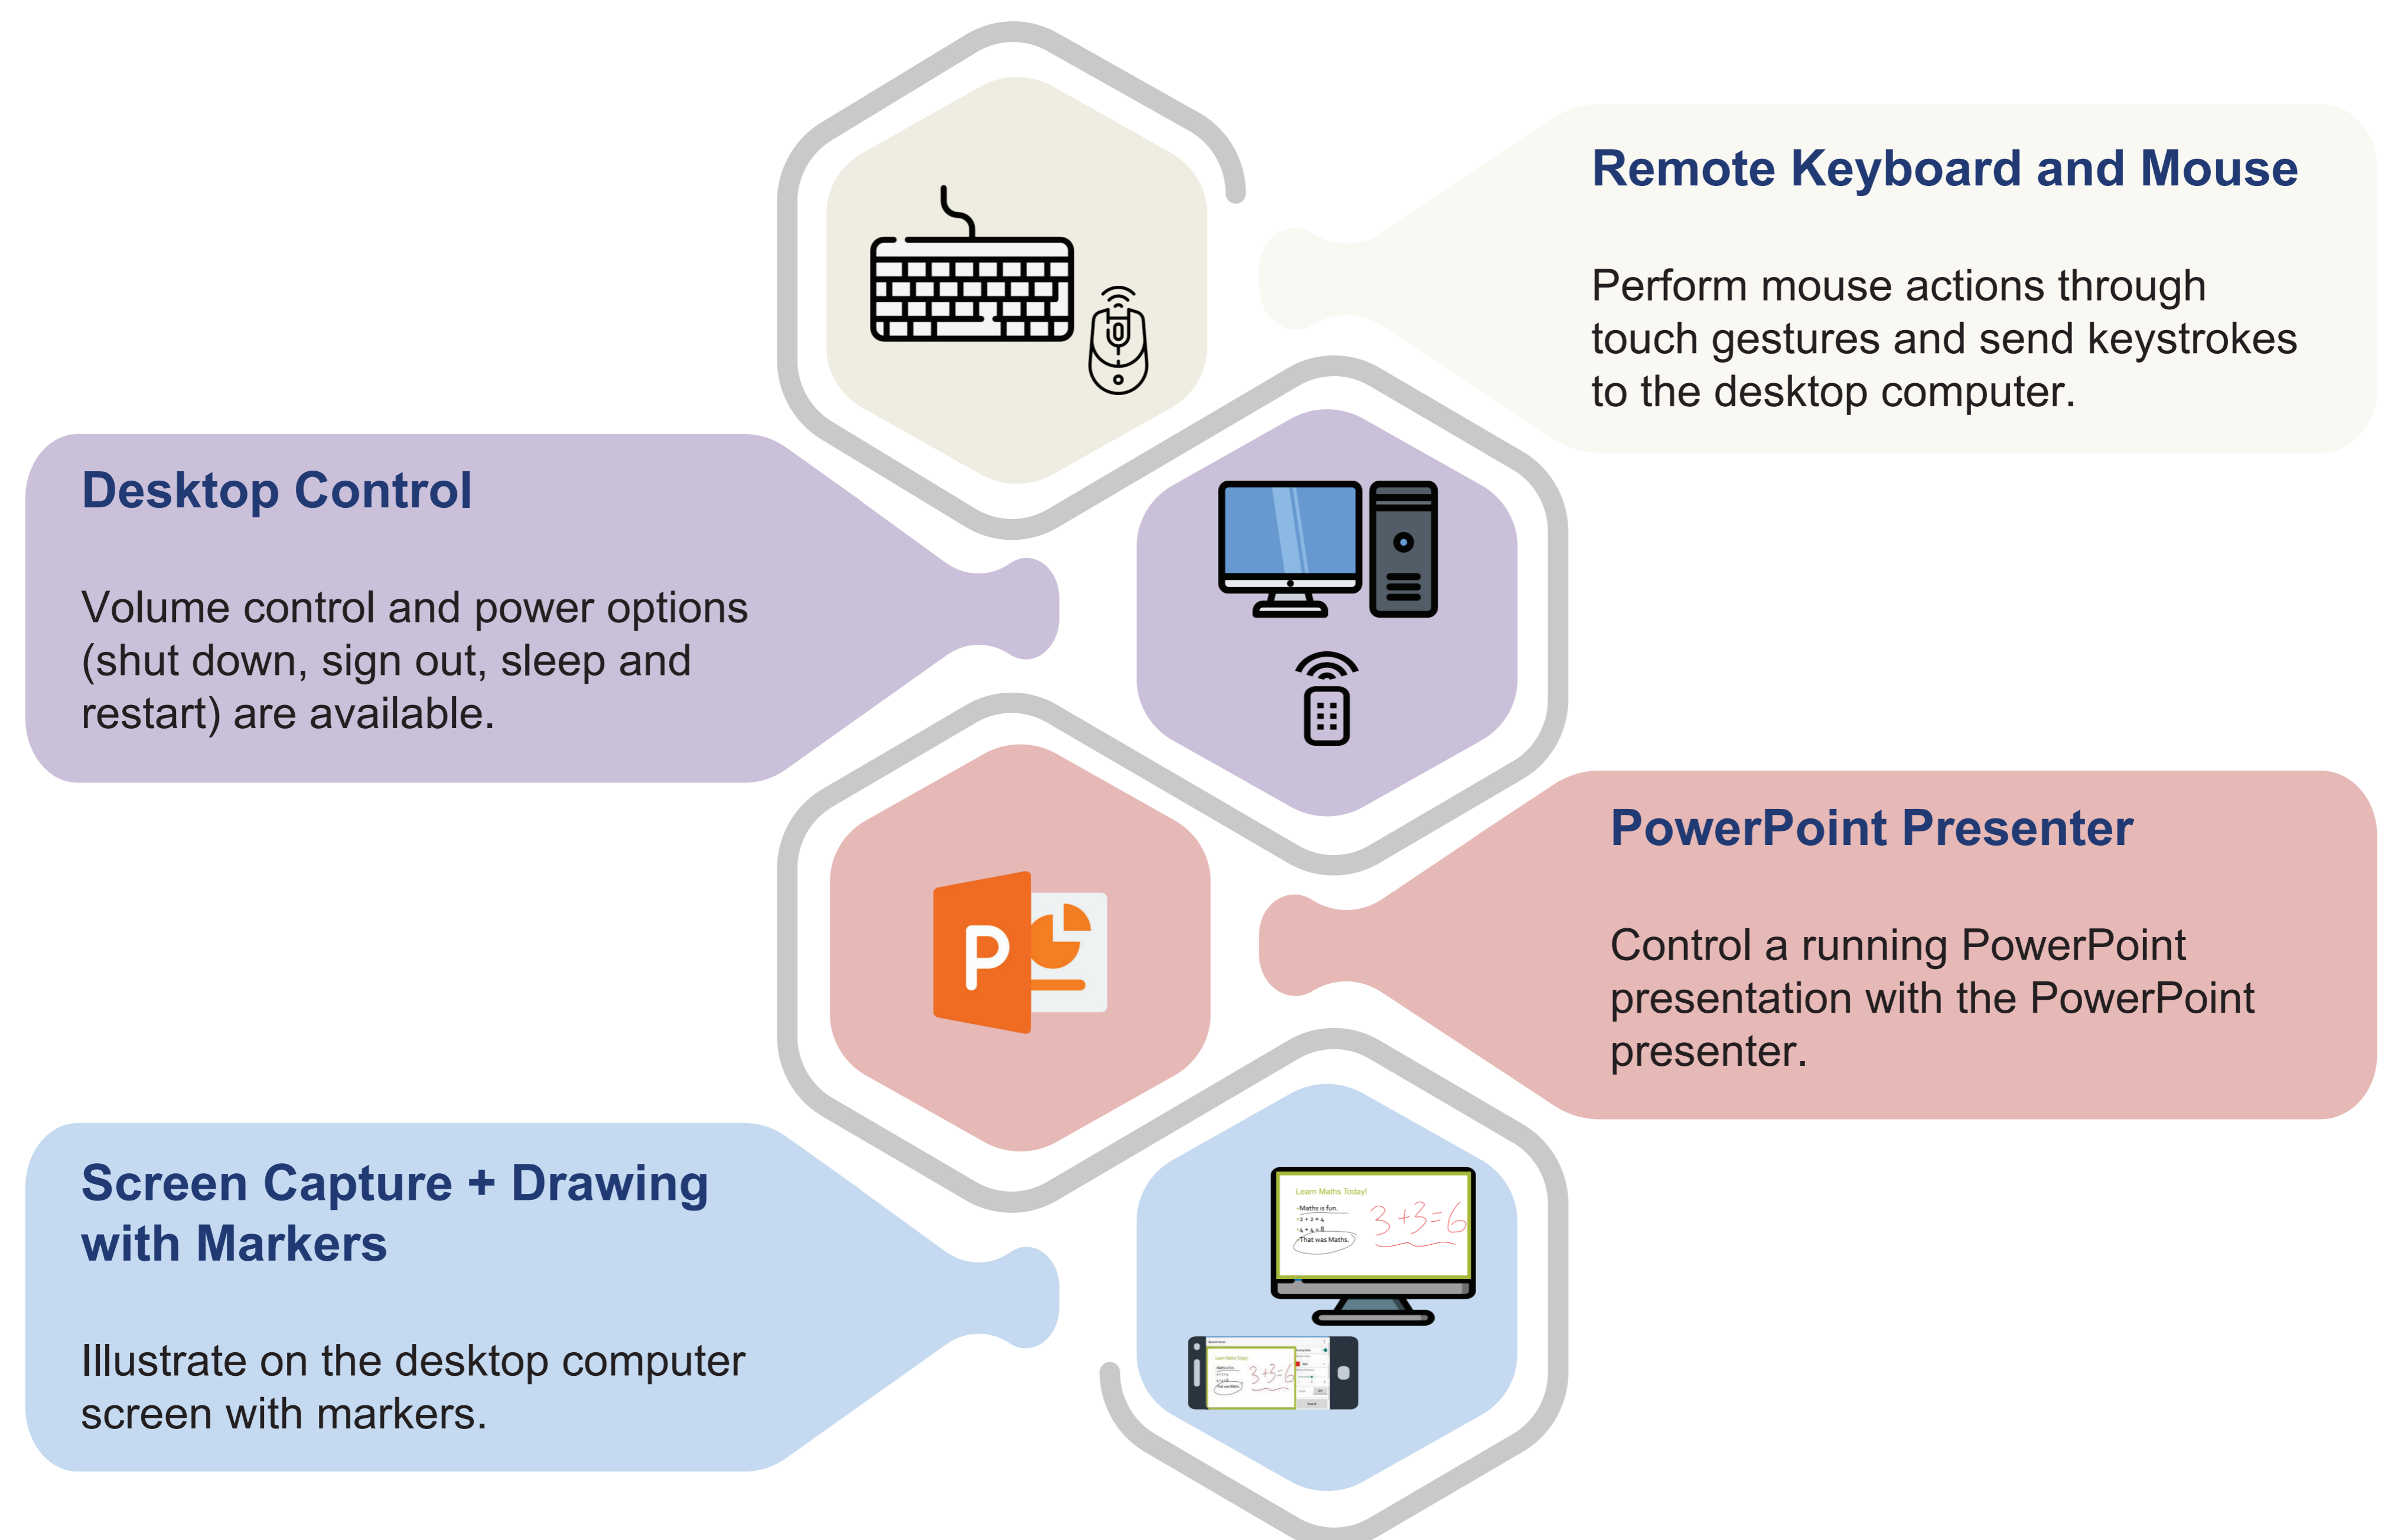

# Remote Slide Presenter & Control Using Android Device

## Enabling remote control functionalities with Bluetooth

**Student:** Darien Sim Wen Kai

**Supervisor:** Mr Tan Kheng Leong

### Product Features:

### Project Objectives:

This project aims to provide users with an alternative to a desktop computer's peripheral devices through an Android application. This provides users with great convenience and flexibility, especially in instances where peripheral devices such as keyboards and presenters are faulty or unavailable. A desktop application was also developed to maintain a Bluetooth connection with the Android device for the transmission of data and instructions.