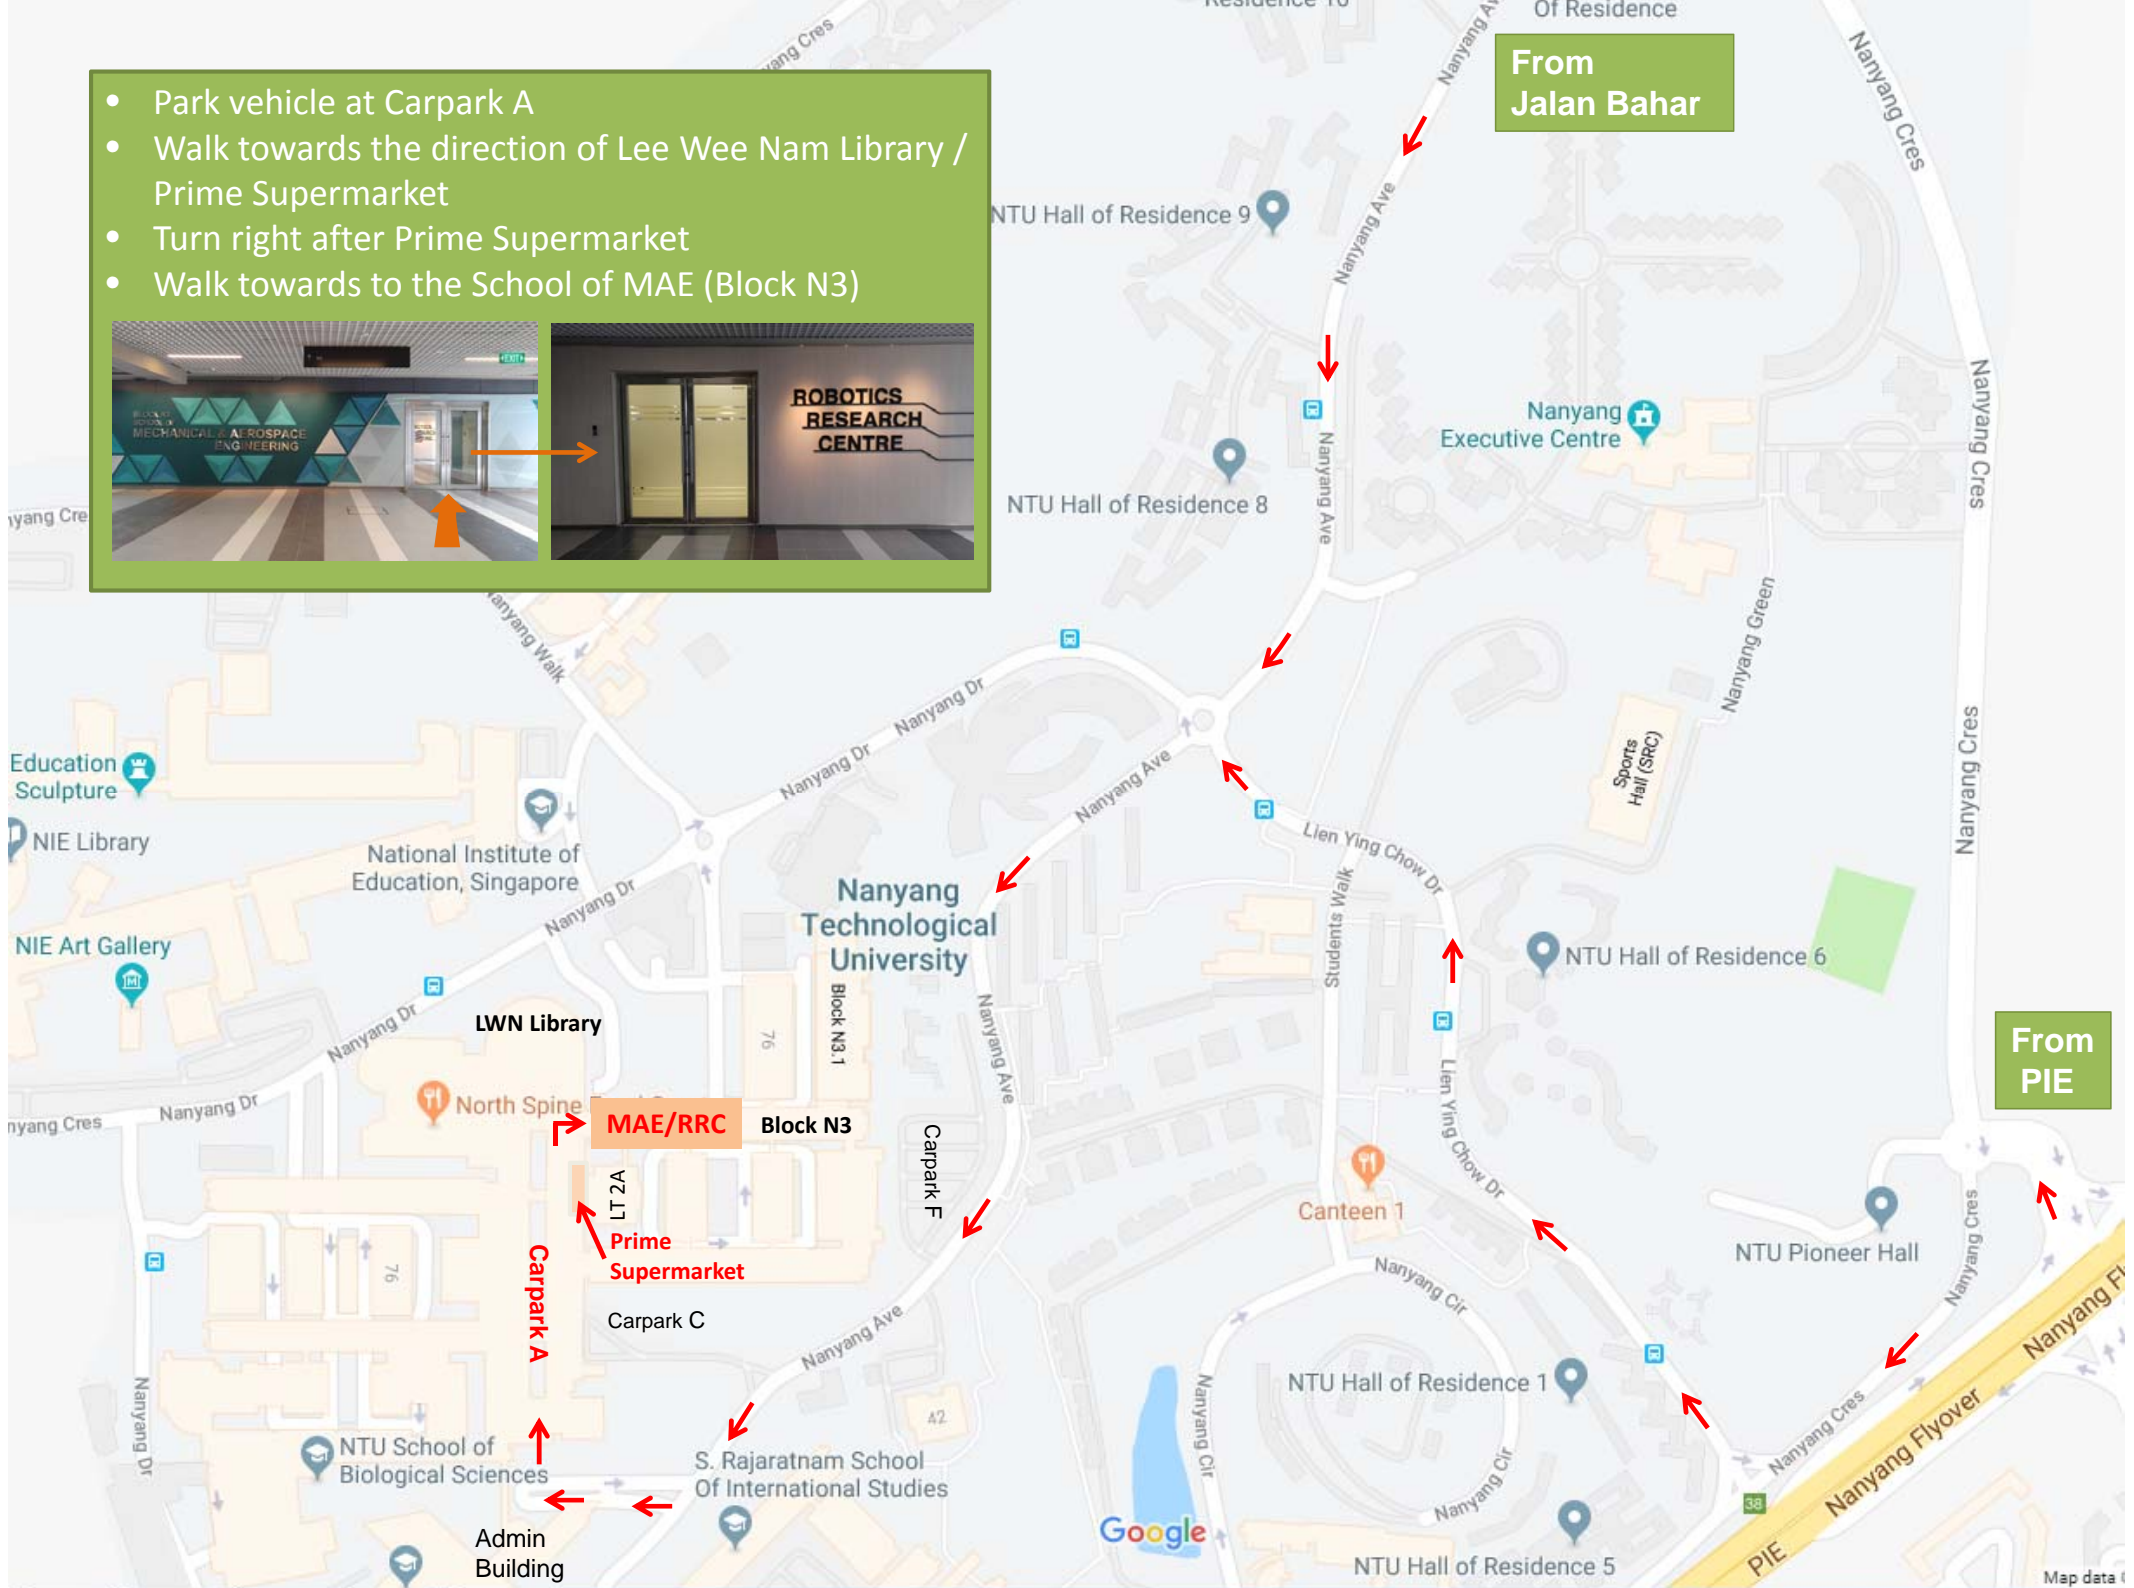

- Park vehicle at Carpark A
- Walk towards the direction of Lee Wee Nam Library / Prime Supermarket
- Turn right after Prime Supermarket
- Walk towards to the School of MAE (Block N3)

From Jalan Bahar

From PIE

MAE/RRC

Block N3

Prime Supermarket

Carpark A

Carpark C

Admin Building

NTU School of Biological Sciences

S. Rajaratnam School Of International Studies

Carpark F

LWN Library

North Spine

National Institute of Education, Singapore

Nanyang Technological University

Nanyang Executive Centre

Sports Hall (SRC)

NTU Hall of Residence 6