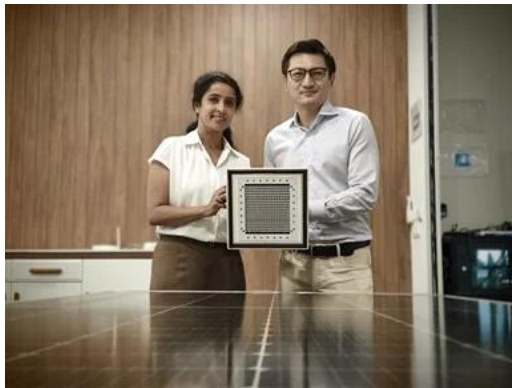

Click [HERE](#) to participate.

EcoClick x City in a Snapshot 2024: Photography Competition

[Earthlink NTU](#) in collaboration with NUS SAVE is organising a nature photography competition themed Anthropomorphism. Photographers of all skills are welcomed to submit photographs taken in Singapore, between 1 May 2023 to 20 Feb 2024. The competition will be open from 1 Feb to 20 Feb 2024. Participate and stand to win attractive prizes!

Click [HERE](#) for more details.

Visit to Energy Research Institute at NTU by Hungary's Minister of Culture and Innovation

Hungary's Minister of Culture and Innovation, His Excellency Mr János Csák, together with Her Excellency Ms Judit Pach, Ambassador of Hungary to Singapore, and Mr Ádám Kiss, President of the National Research, Development and Innovation Office of Hungary, visited the [Energy Research Institute at NTU \(ERI@N\)](#) on 8 Jan 2023. Hosted by NTU's Vice President (Industry) Prof Lam Khin Yong and ERI@N's Executive Director, Prof Madhavi Srinivasan, the delegation toured the NTU-Arrow Invent Lab and ERI@N's Systems Engineering & Future Mobility Lab, where they learnt more about NTU's sustainability research and clean energy innovations.

RESEARCH HIGHLIGHTS

New technology rejuvenates solar panels and protects them from degradation

Scientists from EtaVolt, a spin-off from NTU Singapore, have developed an innovative device that energises old solar cells at intensities multiple times that of sunlight, allowing for rapid and cost-effective restoration of old solar panels. It can also protect both new and old solar panels from performance degradation caused by light and heat. The breakthrough technology was developed by the [Energy Research Institute @ NTU](#) and has been exclusively licensed to EtaVolt for commercialisation. This pioneering solution, believed to be the first globally, has been successfully implemented in projects with major partners in the solar industry.