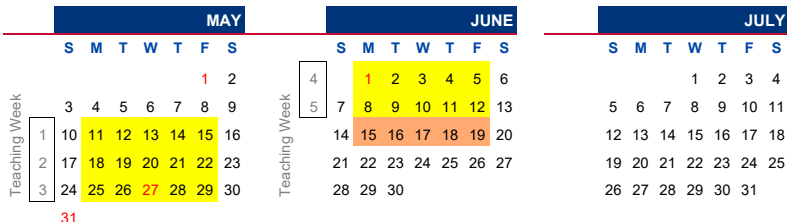

### UNIVERSITY KEY EVENTS

Convocation	23 Jul - 1 Aug 2025
UG Freshmen Orientation	25 Jul - 8 Aug 2025
UG Qualifying English Test	4 Aug 2025
University Welcome	5 Aug 2025
State of the University Address	24 Sep 2025
Students' Union Day	5 Sep 2025 <i>No classes for UG programmes from 1030 to 1430 hours.</i>

### SINGAPORE PUBLIC HOLIDAYS

National Day	9 Aug 2025 (Sat)*
Deepavali	21 Oct 2025 (Tue)
Christmas Day	25 Dec 2025 (Thu)
New Year's Day	1 Jan 2026 (Thu)
Chinese New Year	17-18 Feb 2026 (Tue-Wed)
Hari Raya Puasa	20 Mar 2026 (Fri)
Good Friday	3 Apr 2026 (Fri)
Labour Day	1 May 2026 (Fri)
Hari Raya Haji	27 May 2026 (Wed)
Vesak Day	31 May 2026 (Sun)*

Public holiday dates are marked in red on the calendar.

\* Classes will proceed normally on the immediate Monday following a public holiday on Saturday. For a public holiday which falls on a Sunday, the next day, Monday will be a replacement holiday.

## SPECIAL TERM

2026

> Research, attachment, fieldwork and timetabled classes for undergraduate part-time students can be up to 12 weeks (till 01 Aug 2026). GEM Trailblazer Summer courses can be conducted within the 12 week period.