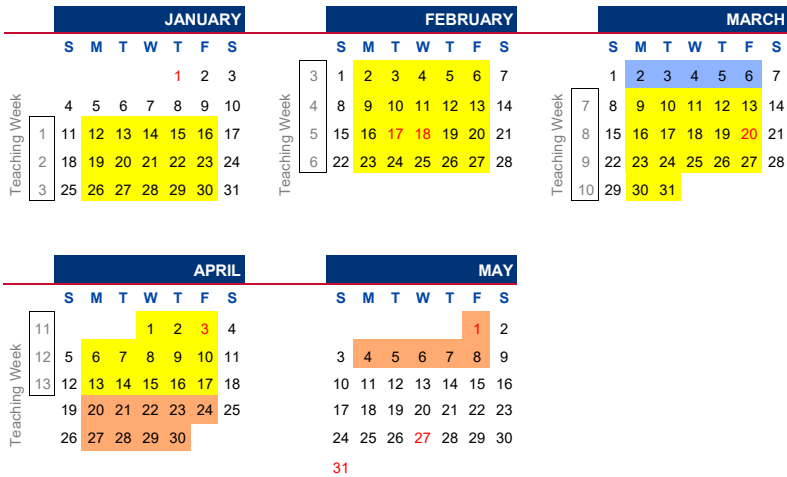

## SEMESTER 1

2025

All dates provided in this calendar are indicative and will only be confirmed in Feb 2025.

### LEGEND

- University Orientation Week
- Teaching Week
- Recess Week
- Revision and Examination

### UNIVERSITY KEY EVENTS

Convocation	23 Jul - 1 Aug 2025
UG Freshmen Orientation	25 Jul - 8 Aug 2025
UG Qualifying English Test	4 Aug 2025
University Welcome	5 Aug 2025
State of the University Address	24 Sep 2025
Students' Union Day	5 Sep 2025 <i>No classes for UG programmes from 1030 to 1430 hours.</i>

## SEMESTER 2

2026