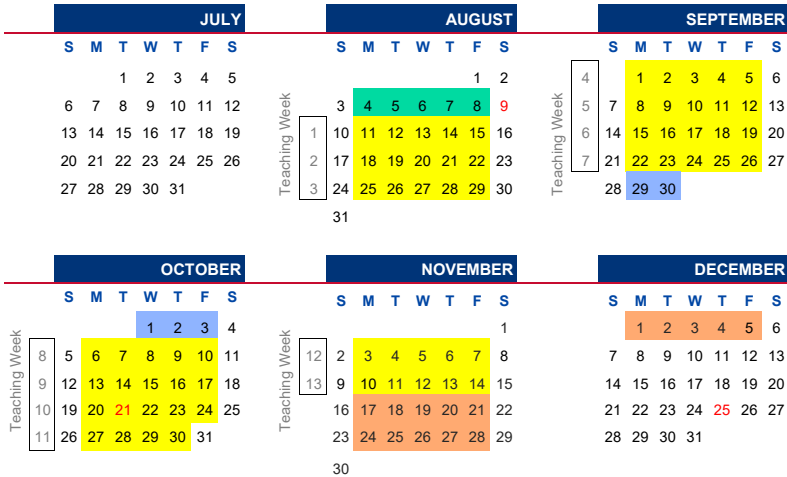

# INDICATIVE ACADEMIC CALENDAR (SEMESTER): AY2025-26

## SEMESTER 1

2025

All dates provided in this calendar are indicative and will only be confirmed in Feb 2025.

### LEGEND

- University Orientation Week
- Teaching Week
- Recess Week
- Revision and Examination

### UNIVERSITY KEY EVENTS

Convocation	23 Jul - 1 Aug 2025
UG Freshmen Orientation	25 Jul - 8 Aug 2025
UG Qualifying English Test	4 Aug 2025
University Welcome	5 Aug 2025
State of the University Address	24 Sep 2025
Students' Union Day	5 Sep 2025 <i>No classes for UG programmes from 1030 to 1430 hours.</i>