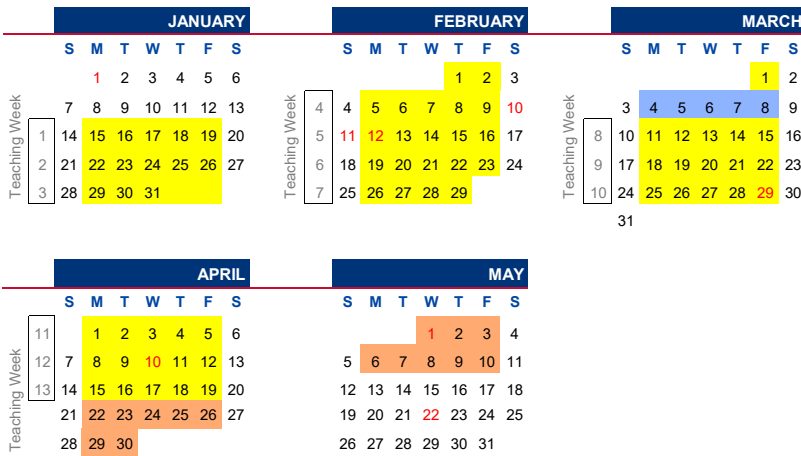

SEMESTER 1

2023

All dates provided in this calendar are indicative and will only be confirmed in Feb 2023.

LEGEND

- Orientation
- Teaching Week
- Recess Week
- Revision and Examination

UNIVERSITY KEY EVENTS

PhD Hooding Ceremony	18 Jul 2023
Convocation	19 – 28 Jul 2023
UG Freshmen Orientation	31 Jul – 11 Aug 2023
UG Qualifying English Test	07 Aug 2023
University Welcome	07 Aug 2023
State of the University Address	21 Sep 2023
Students' Union Day	21 Sep 2023
	<i>No classes for UG programmes from 1030 to 1430 hours.</i>

SEMESTER 2

2024

SINGAPORE PUBLIC HOLIDAYS

National Day	9 Aug 2023 (Wed)
Deepavali	12 Nov 2023 (Sun)
Christmas Day	25 Dec 2023 (Mon)
New Year's Day	1 Jan 2024 (Mon)
Chinese New Year	10-11 Feb 2024 (Sat-Sun)
Good Friday	29 Mar 2024 (Fri)
Hari Raya Puasa	10 Apr 2024 (Wed)
Labour Day	1 May 2024 (Wed)
Vesak Day	22 May 2024 (Wed)
Hari Raya Haji	17 Jun 2024 (Mon)

Public holiday dates are marked in red on the calendar.

Note: Classes will proceed normally on the immediate Monday following a public holiday on Saturday. For a public holiday which falls on a Sunday, the next day, Monday will be a replacement holiday.