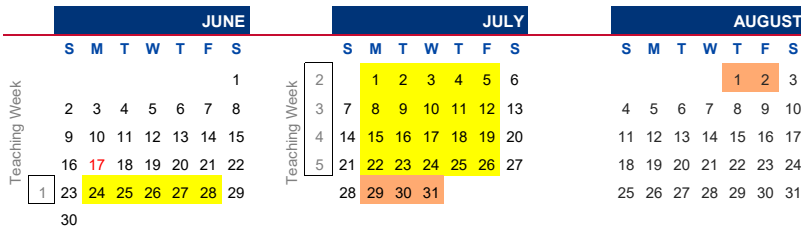

SPECIAL TERM II

2024