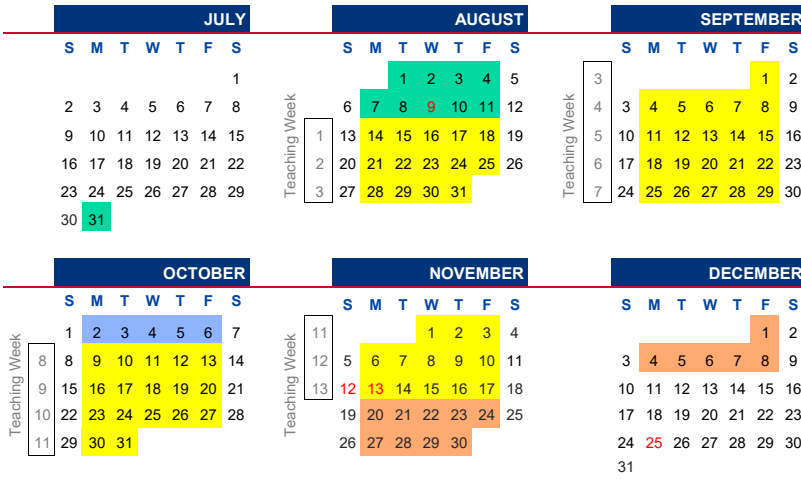

SEMESTER 1

2023

All dates provided in this calendar are indicative and will only be confirmed in Feb 2023.

LEGEND

- Orientation
- Teaching Week
- Recess Week
- Revision and Examination

UNIVERSITY KEY EVENTS

PhD Hooding Ceremony	18 Jul 2023
Convocation	19 – 28 Jul 2023
UG Freshmen Orientation	31 Jul – 11 Aug 2023
UG Qualifying English Test	07 Aug 2023
University Welcome	07 Aug 2023
State of the University Address	21 Sep 2023
Students' Union Day	21 Sep 2023
	<i>No classes for UG programmes from 1030 to 1430 hours.</i>

SEMESTER 2

2024

SINGAPORE PUBLIC HOLIDAYS

National Day	9 Aug 2023 (Wed)
Deepavali	12 Nov 2023 (Sun)
Christmas Day	25 Dec 2023 (Mon)
New Year's Day	1 Jan 2024 (Mon)
Chinese New Year	10-11 Feb 2024 (Sat-Sun)
Good Friday	29 Mar 2024 (Fri)
Hari Raya Puasa	10 Apr 2024 (Wed)
Labour Day	1 May 2024 (Wed)
Vesak Day	22 May 2024 (Wed)
Hari Raya Haji	17 Jun 2024 (Mon)

Public holiday dates are marked in red on the calendar.

Note: Classes will proceed normally on the immediate Monday following a public holiday on Saturday. For a public holiday which falls on a Sunday, the next day, Monday will be a replacement holiday.