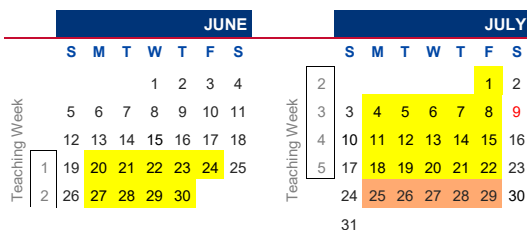

SPECIAL TERM II

2022

Notes:

- (1) All dates are subject to change at the discretion of the University.
- (2) Research students in graduate programmes are expected to work on their research projects throughout the period of their candidature, subject to the student terms, requirements and entitlements.