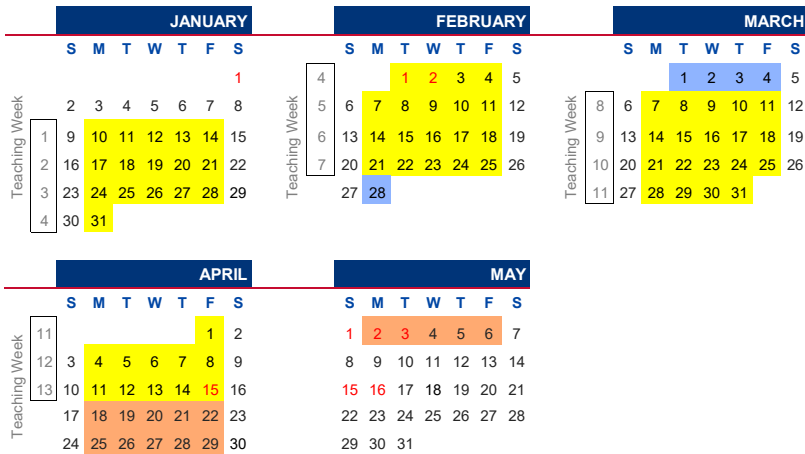

SEMESTER 2

2022

SINGAPORE PUBLIC HOLIDAYS

Hari Raya Haji	20 Jul 2021 (Tue)
National Day	9 Aug 2021 (Mon)
Deepavali	4 Nov 2021 (Thu)
Christmas Day	25 Dec 2021 (Sat)
New Year's Day	1 Jan 2022 (Sat)
Chinese New Year	1 - 2 Feb 2022 (Tue - Wed)
Good Friday	15 Apr 2022 (Fri)
Labour Day	1 May 2022 (Sun), 3 May is a replacement holiday
Hari Raya Puasa	2 May 2022 (Tue)
Vesak Day	15 May 2022 (Sun), 16 May is a replacement holiday
Hari Raya Haji	9 Jul 2022 (Sat)

Public holiday dates are marked in red on the calendar.

Note: Classes will proceed normally on the immediate Monday following a public holiday on Saturday. For a public holiday which falls on a Sunday, the next day, Monday will be a replacement holiday.

SPECIAL TERM I

2022