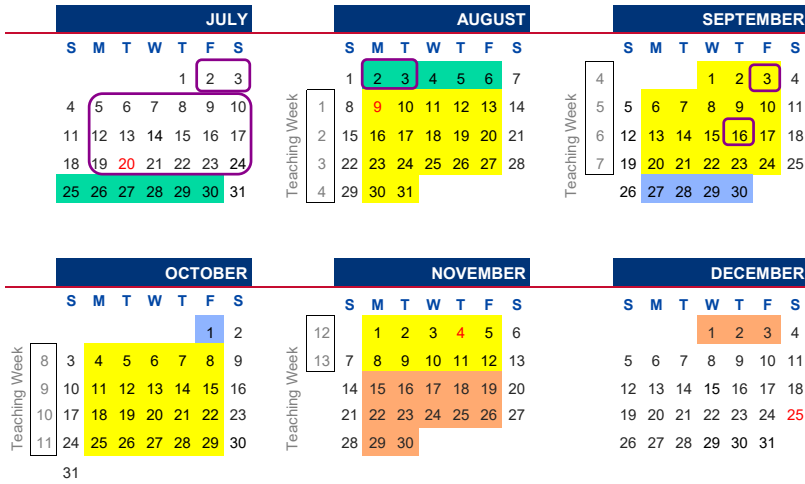

## SEMESTER 1

2021

### LEGEND

- Orientation
- Teaching Week
- Recess Week
- Revision and Examination
- University Key Events

### UNIVERSITY KEY EVENTS

PhD Hooding Ceremony	TBC
Convocation 2021	2 – 24 Jul 2021 (TBC)
UG Freshmen Orientation	25 Jul – 6 Aug 2021
UG Qualifying English Test	2 Aug 2021
University Welcome	3 Aug 2021 (TBC)
State of the University Address	16 Sep 2021
Students' Union Day	3 Sep 2021 <i>No classes for UG programmes from 1030 to 1430 hours.</i>