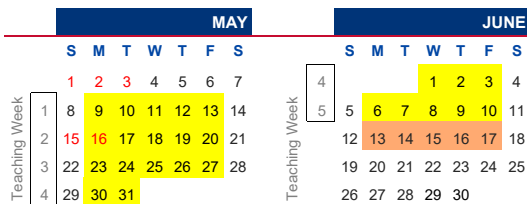

Notice to All Undergraduate NSMen:

MINDEF IN-CAMP TRAINING CALL-UP PERIODS

Year of Study	No. of Weeks	Call-Up Periods	
1st	12	6 Dec 2021 - 2 Jan 2022	6 Jun - 31 Jul 2022
2nd and 3rd	10		20 Jun - 31 Jul 2022
		4 weeks	6 or 8 weeks