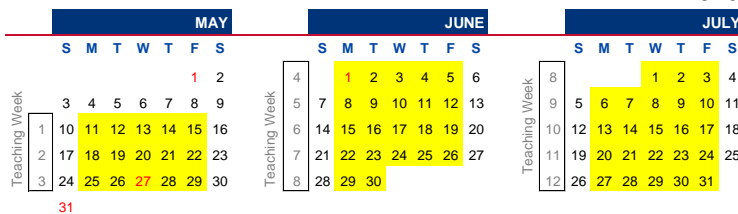

ACADEMIC CALENDAR (SEMESTER): AY2025-26

SEMESTER 1

2025

LEGEND

- University Orientation Week
- Teaching Week
- Recess Week
- Revision and Examination

UNIVERSITY KEY EVENTS

Convocation	22 Jul - 1 Aug 2025
UG Freshmen Orientation	21 Jul - 8 Aug 2025
UG Qualifying English Test	1 Aug 2025
University Welcome	5 - 6 Aug 2025
State of the University Address	6 Nov 2025
Students' Union Day	5 Sep 2025
	<i>No classes for UG programmes from 1030 to 1430 hours.</i>

SEMESTER 2

2026

SINGAPORE PUBLIC HOLIDAYS

National Day	9 Aug 2025 (Sat)*
Deepavali	20 Oct 2025 (Mon)
Christmas Day	25 Dec 2025 (Thu)
New Year's Day	1 Jan 2026 (Thu)
Chinese New Year	17 - 18 Feb 2026 (Tue-Wed)
Hari Raya Puasa	20 Mar 2026 (Fri)
Good Friday	3 Apr 2026 (Fri)
Labour Day	1 May 2026 (Fri)
Hari Raya Haji	27 May 2026 (Wed)
Vesak Day	31 May 2026 (Sun)*

Public holiday dates are marked in red on the calendar.

* Classes will proceed normally on the immediate Monday following a public holiday on Saturday. For a public holiday which falls on a Sunday, the next day, Monday will be a replacement holiday.

SPECIAL TERM

2026

> Courses offered during the special term could be research, attachment, fieldwork, courses for graduate students or part-time undergraduate students and summer programmes. Graduating students may clear their remaining academic unit requirement through summer programmes but they will not be able to join the year's convocation.