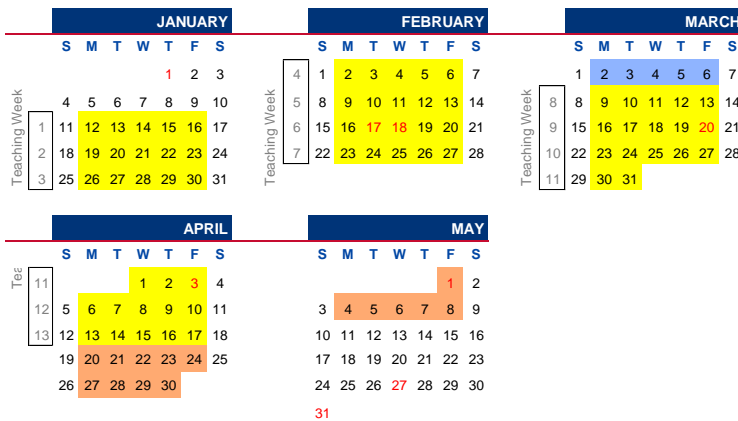

ACADEMIC CALENDAR (SEMESTER): AY2025-26

SEMESTER 1

2025

LEGEND

- University Orientation Week
- Teaching Week
- Recess Week
- Revision and Examination

UNIVERSITY KEY EVENTS

Convocation	22 Jul - 1 Aug 2025
UG Freshmen Orientation	21 Jul - 8 Aug 2025
UG Qualifying English Test	1 Aug 2025
University Welcome	5 - 6 Aug 2025
State of the University Address	6 Nov 2025
Students' Union Day	5 Sep 2025
	<i>No classes for UG programmes from 1030 to 1430 hours.</i>

SEMESTER 2

2026

SINGAPORE PUBLIC HOLIDAYS

National Day	9 Aug 2025 (Sat)*
Deepavali	20 Oct 2025 (Mon)
Christmas Day	25 Dec 2025 (Thu)
New Year's Day	1 Jan 2026 (Thu)
Chinese New Year	17 - 18 Feb 2026 (Tue-Wed)
Hari Raya Puasa	20 Mar 2026 (Fri)
Good Friday	3 Apr 2026 (Fri)
Labour Day	1 May 2026 (Fri)
Hari Raya Haji	27 May 2026 (Wed)
Vesak Day	31 May 2026 (Sun)*

Public holiday dates are marked in red on the calendar.

* Classes will proceed normally on the immediate Monday following a public holiday on Saturday. For a public holiday which falls on a Sunday, the next day, Monday will be a replacement holiday.