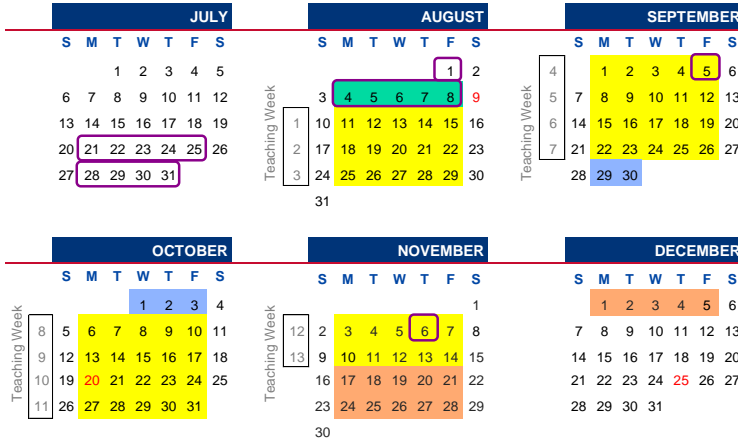

ACADEMIC CALENDAR (SEMESTER): AY2025-26

SEMESTER 1

2025

LEGEND

- University Orientation Week
- Teaching Week
- Recess Week
- Revision and Examination

UNIVERSITY KEY EVENTS

Convocation	22 Jul - 1 Aug 2025
UG Freshmen Orientation	21 Jul - 8 Aug 2025
UG Qualifying English Test	1 Aug 2025
University Welcome	5 - 6 Aug 2025
State of the University Address	6 Nov 2025
Students' Union Day	5 Sep 2025
	<i>No classes for UG programmes from 1030 to 1430 hours.</i>

SEMESTER 2

2026

SINGAPORE PUBLIC HOLIDAYS

National Day	9 Aug 2025 (Sat)*
Deepavali	20 Oct 2025 (Mon)
Christmas Day	25 Dec 2025 (Thu)
New Year's Day	1 Jan 2026 (Thu)
Chinese New Year	17 - 18 Feb 2026 (Tue-Wed)
Hari Raya Puasa	20 Mar 2026 (Fri)
Good Friday	3 Apr 2026 (Fri)
Labour Day	1 May 2026 (Fri)
Hari Raya Haji	27 May 2026 (Wed)
Vesak Day	31 May 2026 (Sun)*

Public holiday dates are marked in red on the calendar.

* Classes will proceed normally on the immediate Monday following a public holiday on Saturday. For a public holiday which falls on a Sunday, the next day, Monday will be a replacement holiday.