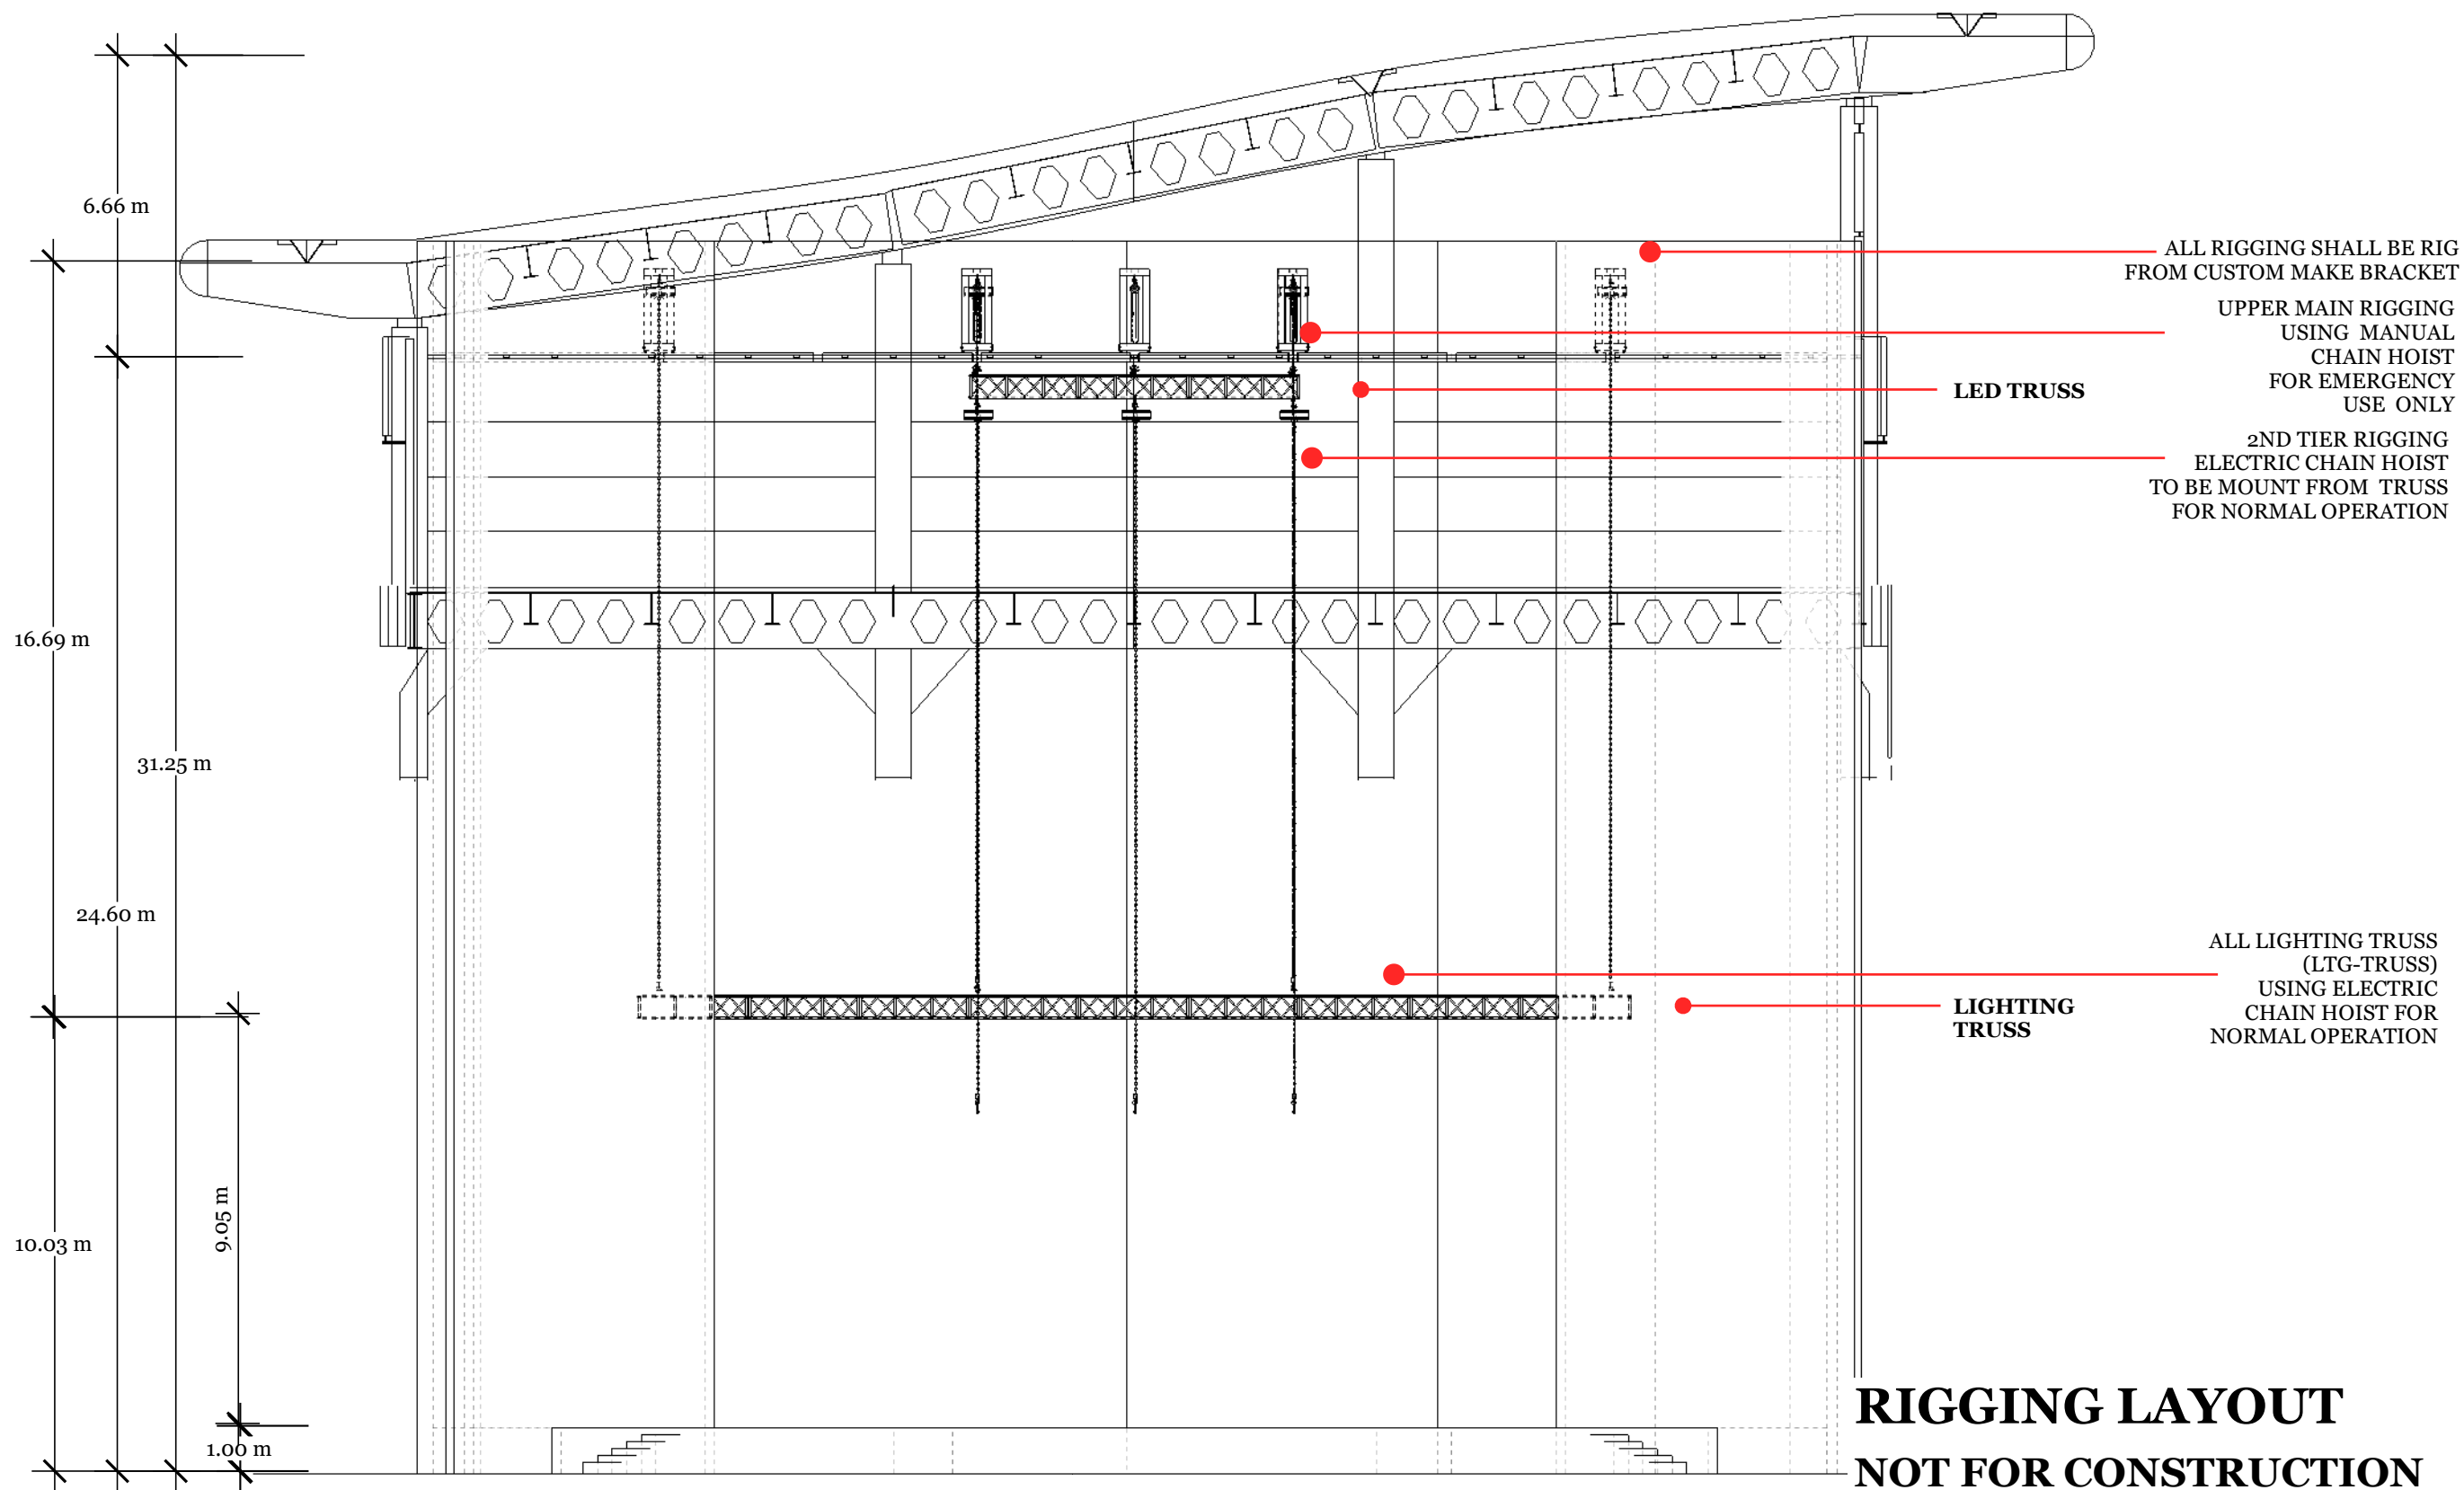

**NOTED
FRONT VIEW**

**RIGGING LAYOUT
NOT FOR CONSTRUCTION**

CLIENT :
NANYANG TECHNOLOGICAL UNIVERSITY

PROJECT TITLE :
UPGRDE STAGE LIGHTING FOR NANYANG TECHNOLOGICAL UNIVERSITY

TENDER DRAWING TECHNICAL

DRAWING NO.
NTU-009.2