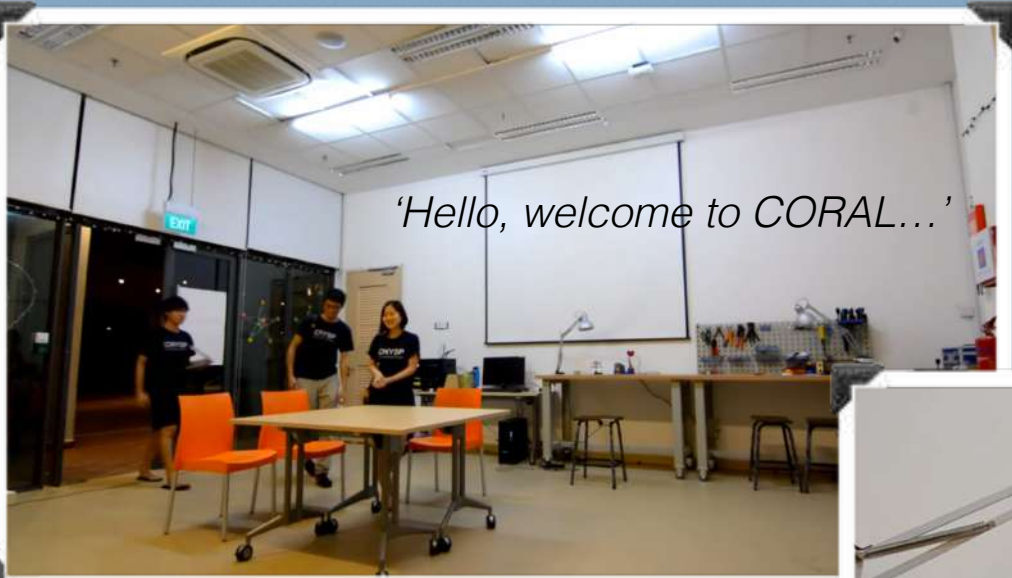

CORAL

Crescent **O**ut**R**ageously **A**utomated **L**ounge

◀ Welcome Mode

Upon entrance detection via motion sensor, the room lights up and welcome message is played.

Work Mode ▶

Work lamp turns on via proximity sensor for soldering station.

◀ Romance Mode

Triggered by the removal of flowers from a vase, main lights turn off and fairy lights gradually illuminate in sync with Nat King Cole's "L-O-V-E".

Party Mode ▶

Disco lights and party music are activated upon the push of a 'big red button'.