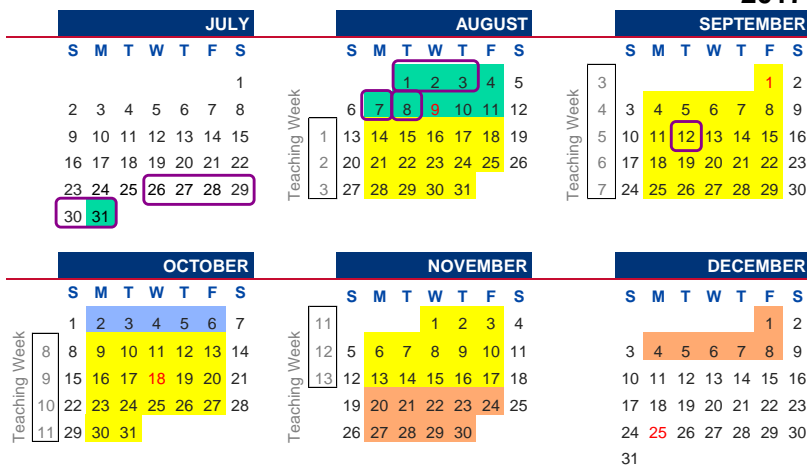

## SEMESTER 1

**2017**

**LEGEND**

- Orientation
- Teaching Week
- Recess Week
- Revision and Examination
- University Key Events

**UNIVERSITY KEY EVENTS**

Convocation 2017	26 Jul - 3 Aug 2017
UG Freshmen Orientation	31 Jul - 11 Aug 2017
UG Qualifying English Test	7 Aug 2017
Freshmen Welcome Ceremony	8 Aug 2017
	12 Sep 2017
Students' Union Day / Academic Council Meeting	No classes for UG programmes from 1030 to 1430 hours.
Celebrate NTU!	8 Mar 2018 (TBC)
Campus-wide celebratory event including the State of the University Address by President.	

## SEMESTER 2

**2018**

**SINGAPORE PUBLIC HOLIDAYS (JUL 2017 - MAY 2018)**

National Day (2017)	9 Aug 2017 (Wed)
Hari Raya Haji	1 Sep 2017 (Fri)
Deepavali	18 Oct 2017 (Wed)
Christmas Day	25 Dec 2017 (Mon)
New Year's Day	1 Jan 2018 (Mon)
Chinese New Year	16 - 17 Feb 2018 (Fri - Sat)
Good Friday	30 Mar 2018 (Fri)
Labour Day	1 May 2018 (Tue)
Vesak Day	29 May 2018 (Tue)
Hari Raya Puasa	15 Jun 2018 (Fri)

Public holiday dates (confirmed) falling between Jul 2017 and Jun 2018 are marked in red on the calendar.

Note: Classes will proceed normally on the immediate Monday following a public holiday on Saturday. For a public holiday which falls on Sunday, the following Monday will be a replacement holiday.

Updated: 11 Apr 2017

**Notice to All Undergraduate NSMen:**
**MINDEF IN-CAMP TRAINING CALL-UP PERIODS**

Year of Study	No. of Weeks	Call-Up Periods	
1st	12	11 Dec 2017 - 7 Jan 2018	4 Jun - 29 Jul 2018
2nd and 3rd	9		25 Jun - 29 Jul 2018
		<b>4 weeks</b>	<b>5 or 8 weeks</b>