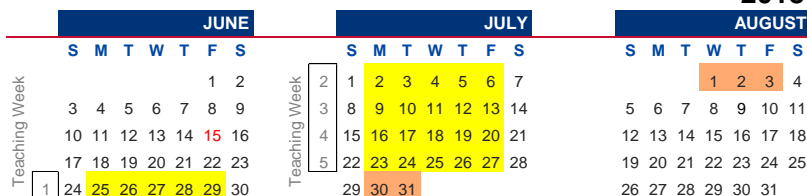

SPECIAL TERM II

2018