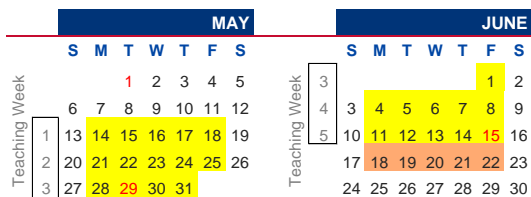

SEMESTER 1

2017

LEGEND

- Orientation
- Teaching Week
- Recess Week
- Revision and Examination
- University Key Events

UNIVERSITY KEY EVENTS

Convocation 2017	26 Jul - 3 Aug 2017
UG Freshmen Orientation	31 Jul - 11 Aug 2017
UG Qualifying English Test	7 Aug 2017
Freshmen Welcome Ceremony	8 Aug 2017
	12 Sep 2017
Students' Union Day / Academic Council Meeting	No classes for UG programmes from 1030 to 1430 hours.
Celebrate NTU!	8 Mar 2018 (TBC)
Campus-wide celebratory event including the State of the University Address by President.	

SEMESTER 2

2018

SINGAPORE PUBLIC HOLIDAYS (JUL 2017 - MAY 2018)

National Day (2017)	9 Aug 2017 (Wed)
Hari Raya Haji	1 Sep 2017 (Fri)
Deepavali	18 Oct 2017 (Wed)
Christmas Day	25 Dec 2017 (Mon)
New Year's Day	1 Jan 2018 (Mon)
Chinese New Year	16 - 17 Feb 2018 (Fri - Sat)
Good Friday	30 Mar 2018 (Fri)
Labour Day	1 May 2018 (Tue)
Vesak Day	29 May 2018 (Tue)
Hari Raya Puasa	15 Jun 2018 (Fri)

Public holiday dates (confirmed) falling between Jul 2017 and Jun 2018 are marked in red on the calendar.

Note: Classes will proceed normally on the immediate Monday following a public holiday on Saturday. For a public holiday which falls on Sunday, the following Monday will be a replacement holiday.

SPECIAL TERM I

2018

SPECIAL TERM II

2018

Notes:

(1) All dates are subject to change at the discretion of the University.

(2) Research students in graduate programmes are expected to work on their research projects throughout the period of their candidature subject to the student terms, requirements and entitlements.

Updated: 11 Apr 2017

Notice to All Undergraduate NSMen:

MINDEF IN-CAMP TRAINING CALL-UP PERIODS

Year of Study	No. of Weeks	Call-Up Periods	
1st	12	11 Dec 2017 - 7 Jan 2018	4 Jun - 29 Jul 2018
2nd and 3rd	9		25 Jun - 29 Jul 2018
		4 weeks	5 or 8 weeks