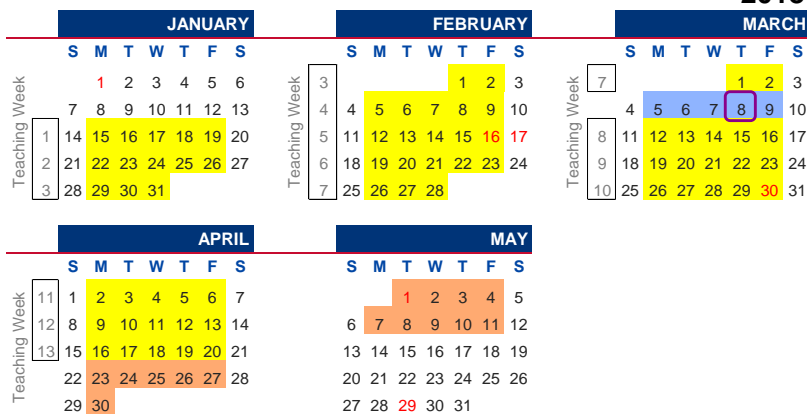

## SEMESTER 1

**2017**

**LEGEND**

- Orientation
- Teaching Week
- Recess Week
- Revision and Examination
- University Key Events

**UNIVERSITY KEY EVENTS**

Convocation 2017	26 Jul - 3 Aug 2017
UG Freshmen Orientation	31 Jul - 11 Aug 2017
UG Qualifying English Test	7 Aug 2017
Freshmen Welcome Ceremony	8 Aug 2017
	12 Sep 2017
Students' Union Day / Academic Council Meeting	No classes for UG programmes from 1030 to 1430 hours.
Celebrate NTU!	8 Mar 2018 (TBC)
Campus-wide celebratory event including the State of the University Address by President.	

## SEMESTER 2

**2018**

**SINGAPORE PUBLIC HOLIDAYS (JUL 2017 - MAY 2018)**

National Day (2017)	9 Aug 2017 (Wed)
Hari Raya Haji	1 Sep 2017 (Fri)
Deepavali	18 Oct 2017 (Wed)
Christmas Day	25 Dec 2017 (Mon)
New Year's Day	1 Jan 2018 (Mon)
Chinese New Year	16 - 17 Feb 2018 (Fri - Sat)
Good Friday	30 Mar 2018 (Fri)
Labour Day	1 May 2018 (Tue)
Vesak Day	29 May 2018 (Tue)
Hari Raya Puasa	15 Jun 2018 (Fri)

Public holiday dates (confirmed) falling between Jul 2017 and Jun 2018 are marked in red on the calendar.

Note: Classes will proceed normally on the immediate Monday following a public holiday on Saturday. For a public holiday which falls on Sunday, the following Monday will be a replacement holiday.

Updated: 11 Apr 2017

**Notice to All Undergraduate NSMen:**
**MINDEF IN-CAMP TRAINING CALL-UP PERIODS**

Year of Study	No. of Weeks	Call-Up Periods	
1st	12	11 Dec 2017 - 7 Jan 2018	4 Jun - 29 Jul 2018
2nd and 3rd	9		25 Jun - 29 Jul 2018
		<b>4 weeks</b>	<b>5 or 8 weeks</b>