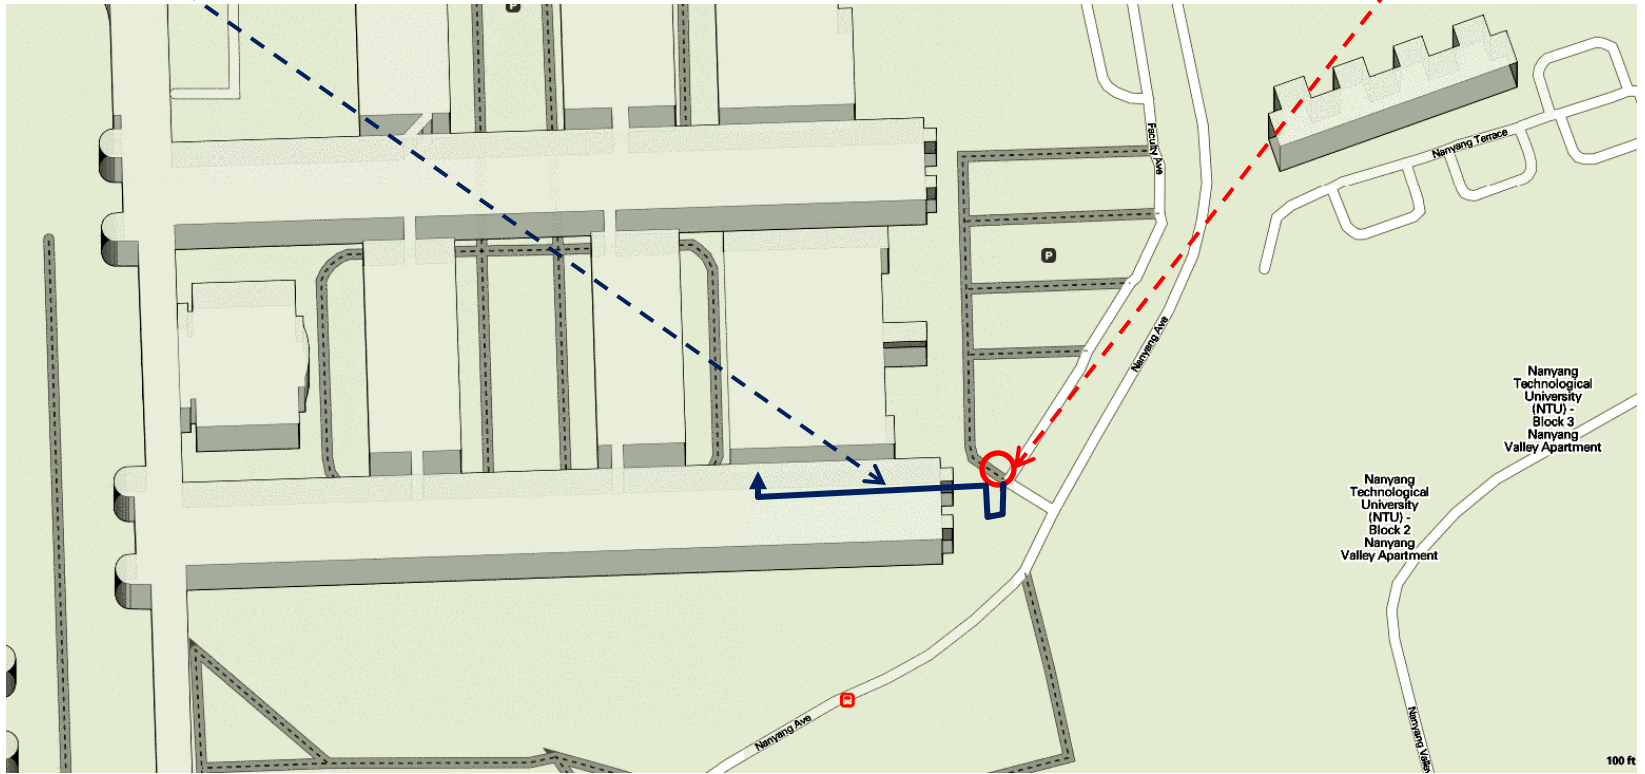

The screenshot shows the gothere.sg website interface. The search bar contains "jurong point". The map displays a blue route starting from Pioneer Mall, heading north to the SIMTech Valley Block, then west to the National Institute of Education, and finally south to Pioneer Primary School. A red dashed line indicates a path from Pioneer Mall, heading north to the Pioneer MRT station, then east to the bus stop 27211. A red circle highlights the bus stop 27211. The left sidebar lists nearby businesses and amenities. The bottom of the page features an advertisement for gothere ads and a search bar.

(Student Service Center's address is 42 Nanyang Avenue, if search by GPS)

See the traffic circle, go up hill

Before reaching NTU Student Service Center, tell taxi to turn right (the same way to child care) and then stop.

NTU Student Service Center

Get off taxi here

Walk to office N4-2c-81 (make sure that you are at level 2)

View of entrance of building N4-2c
Then, follow the arrow and enter the building

Do not take stair

Get off taxi around here