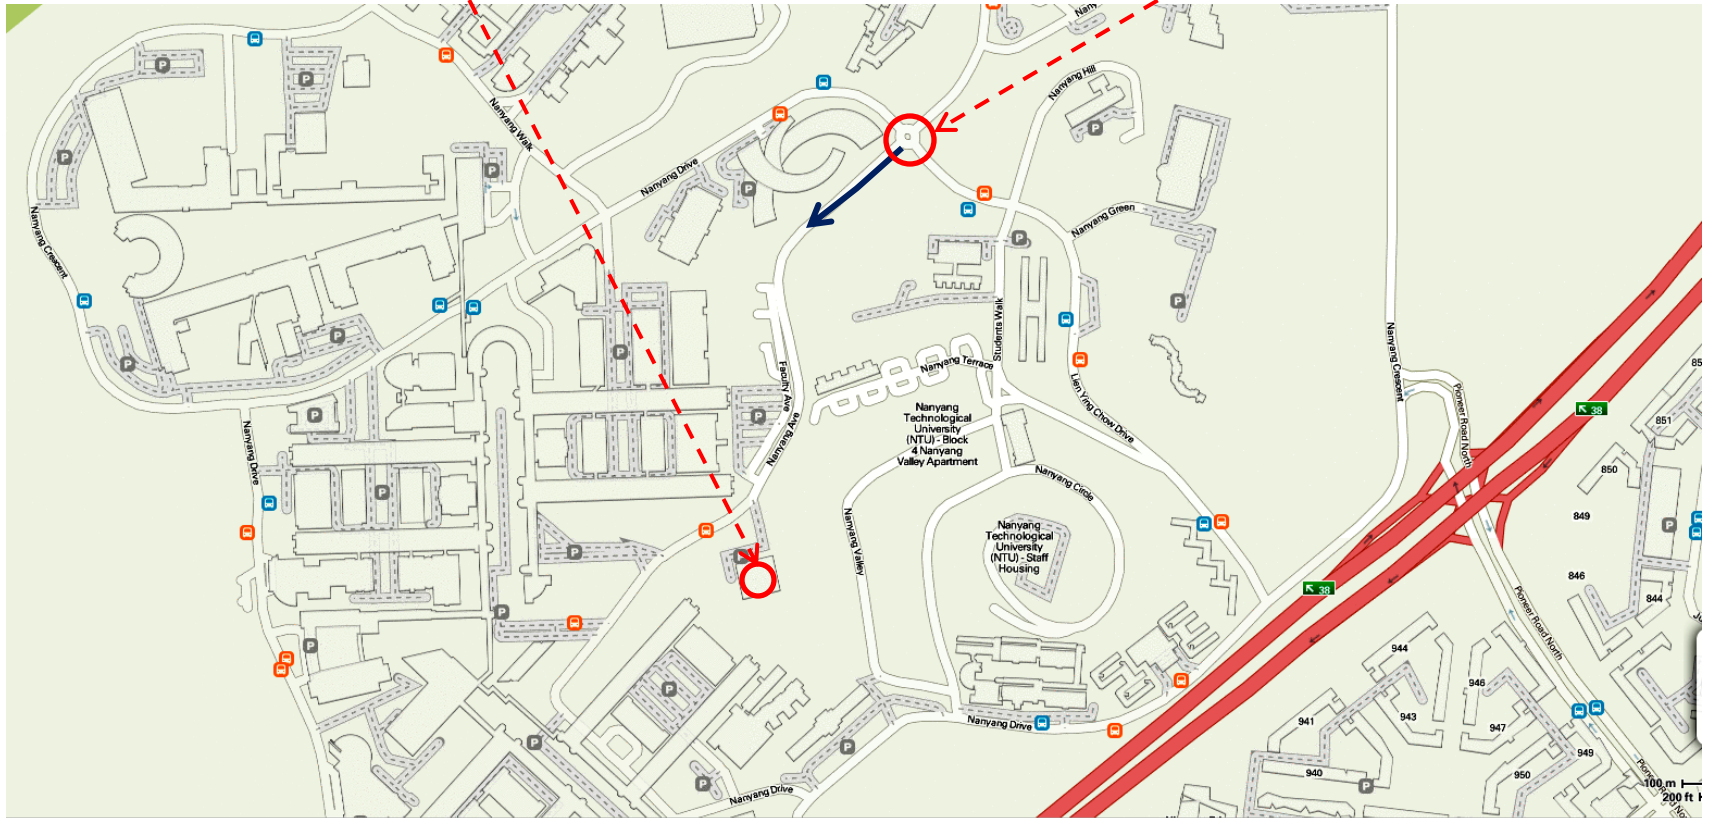

Direction to Tao's Office at NTU

BY Bus and Taxi

By MRT (Train) and Bus

Take MRT to "Pioneer" station and take bus number 179 (route to NTU is shown below)
Gets off at bus stop 27211 (there is a pedestrian overpass over this bus stop)

The screenshot shows the gothere.sg website interface. The search bar contains "jurong point". The map displays a blue route starting from Pioneer Mall, heading north to the SIMTech Valley Block, then west to the National Institute of Education, and finally south to Pioneer Primary School. A red dashed line indicates a path from Pioneer Mall, heading north to the Pioneer MRT station, then east to the bus stop 27211. A red circle highlights the bus stop 27211. The left sidebar lists nearby businesses and amenities. The bottom of the page features an advertisement for gothere ads and a search bar.

View of bus stop 27211

From bus stop walk to my office at N4-2c-81 (make sure that you are at level 2)

See McDonald, then take stair up one level

Main entrance of School of Computer Engineering

By Taxi

Tell taxi to go to NTU Student Service Center

(Student Service Center's address is 42 Nanyang Avenue, if search by GPS)

See the traffic circle, go up hill

Before reaching NTU Student Service Center, tell taxi to turn right (the same way to child care) and then stop.