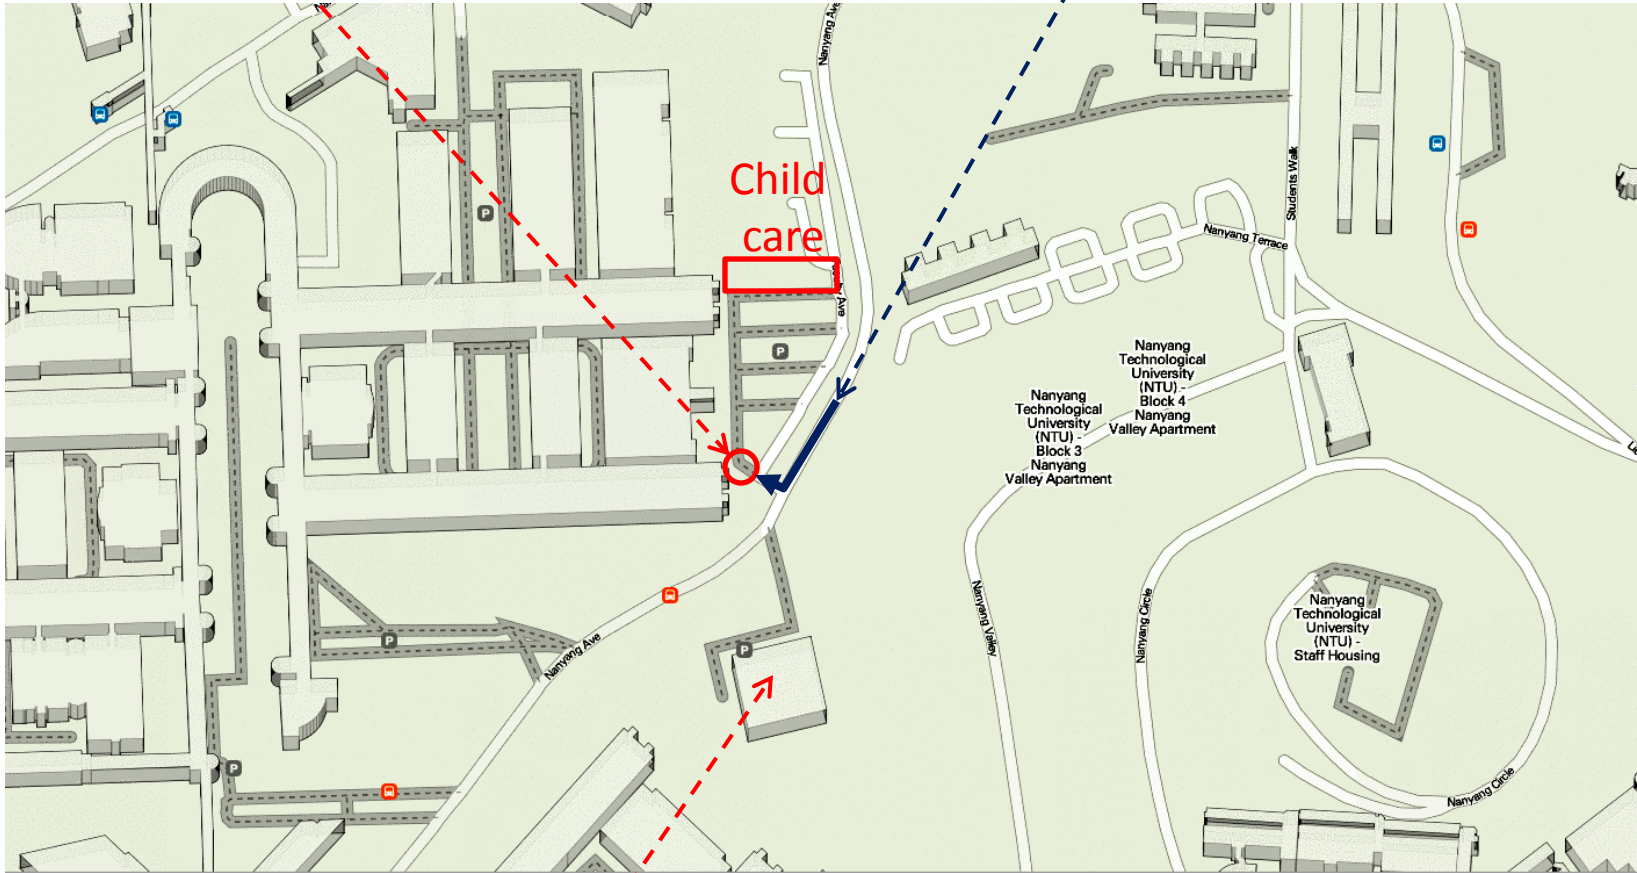

The screenshot shows the gothere.sg website interface. The search bar contains "jurong point". The map displays a blue route starting from Pioneer Mall, heading north to the SIMTech Valley Block, then west to the National Institute of Education, and finally south to Pioneer Primary School. A red dashed line indicates a path from Pioneer Mall, heading north to the Pioneer MRT station, then east to the bus stop 27211. A red circle highlights the bus stop 27211. The left sidebar lists nearby businesses and amenities. The bottom of the page features an advertisement for gothere ads and a search bar.

gothere.sg - Mozilla Firefox
http://gothere.sg/maps#qjurong point
gothere.sg
jurong point
DID YOU MEAN A DIFFERENT JURONG POINT?
Jurong Point
63 Jurong West Central 3
Singapore 648331
directions to directions from search nearby
SOME BUSINESSES AROUND HERE:
Amore Fitness, #03-17
Dollar Exchange Pte Ltd, #01-18
NTUC Jurong Point (POSB), #03-01
Viva Gift Shop, #01-32
Jurong Point Branch (DBS), #B1-47/48/49/50
Citigems, #01-01/02
Amore Boutique Spa, #03-17
Soo Kee Jewellery, #01-64/65
+ show all
BROWSE AMENITIES AROUND HERE:
ATMs Banks Clinics Petrol Kiosks
Post Offices Schools Supermarkets
You could be in Hong Kong and back for just \$190. LEARN MORE
Find: garfield
Done

View of bus stop 27211

From bus stop walk to my office at N4-2c-81 (make sure that you are at level 2)

See McDonald, then take stair up one level

Main entrance of School of Computer Engineering

By Taxi

Tell taxi to go to NTU Student Service Center

(Student Service Center's address is 42 Nanyang Avenue, if search by GPS)

See the traffic circle, go up hill

Before reaching NTU Student Service Center, tell taxi to turn right (the same way to child care) and then stop.