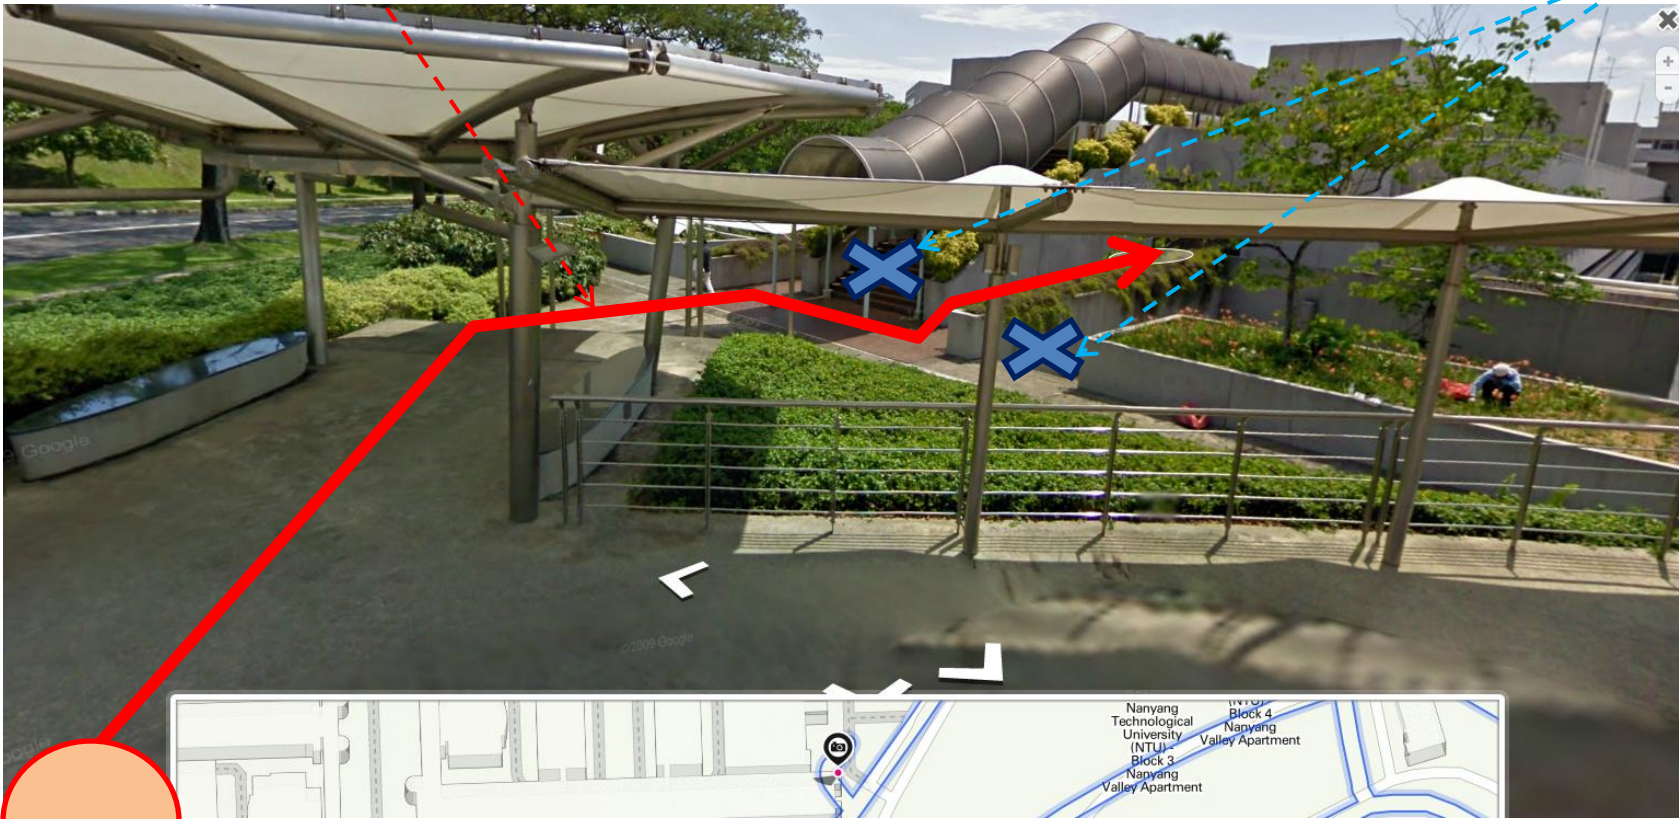

(Student Service Center's address is 42 Nanyang Avenue, if search by GPS)

See the traffic circle, go up hill

Before reaching NTU Student Service Center, tell taxi to turn right (the same way to child care) and then stop.

NTU Student Service Center

Get off taxi here

Walk to office N4-2c-81 (make sure that you are at level 2)

View of entrance of building N4-2c
Then, follow the arrow and enter the building

Do not take stair

Get off taxi around here