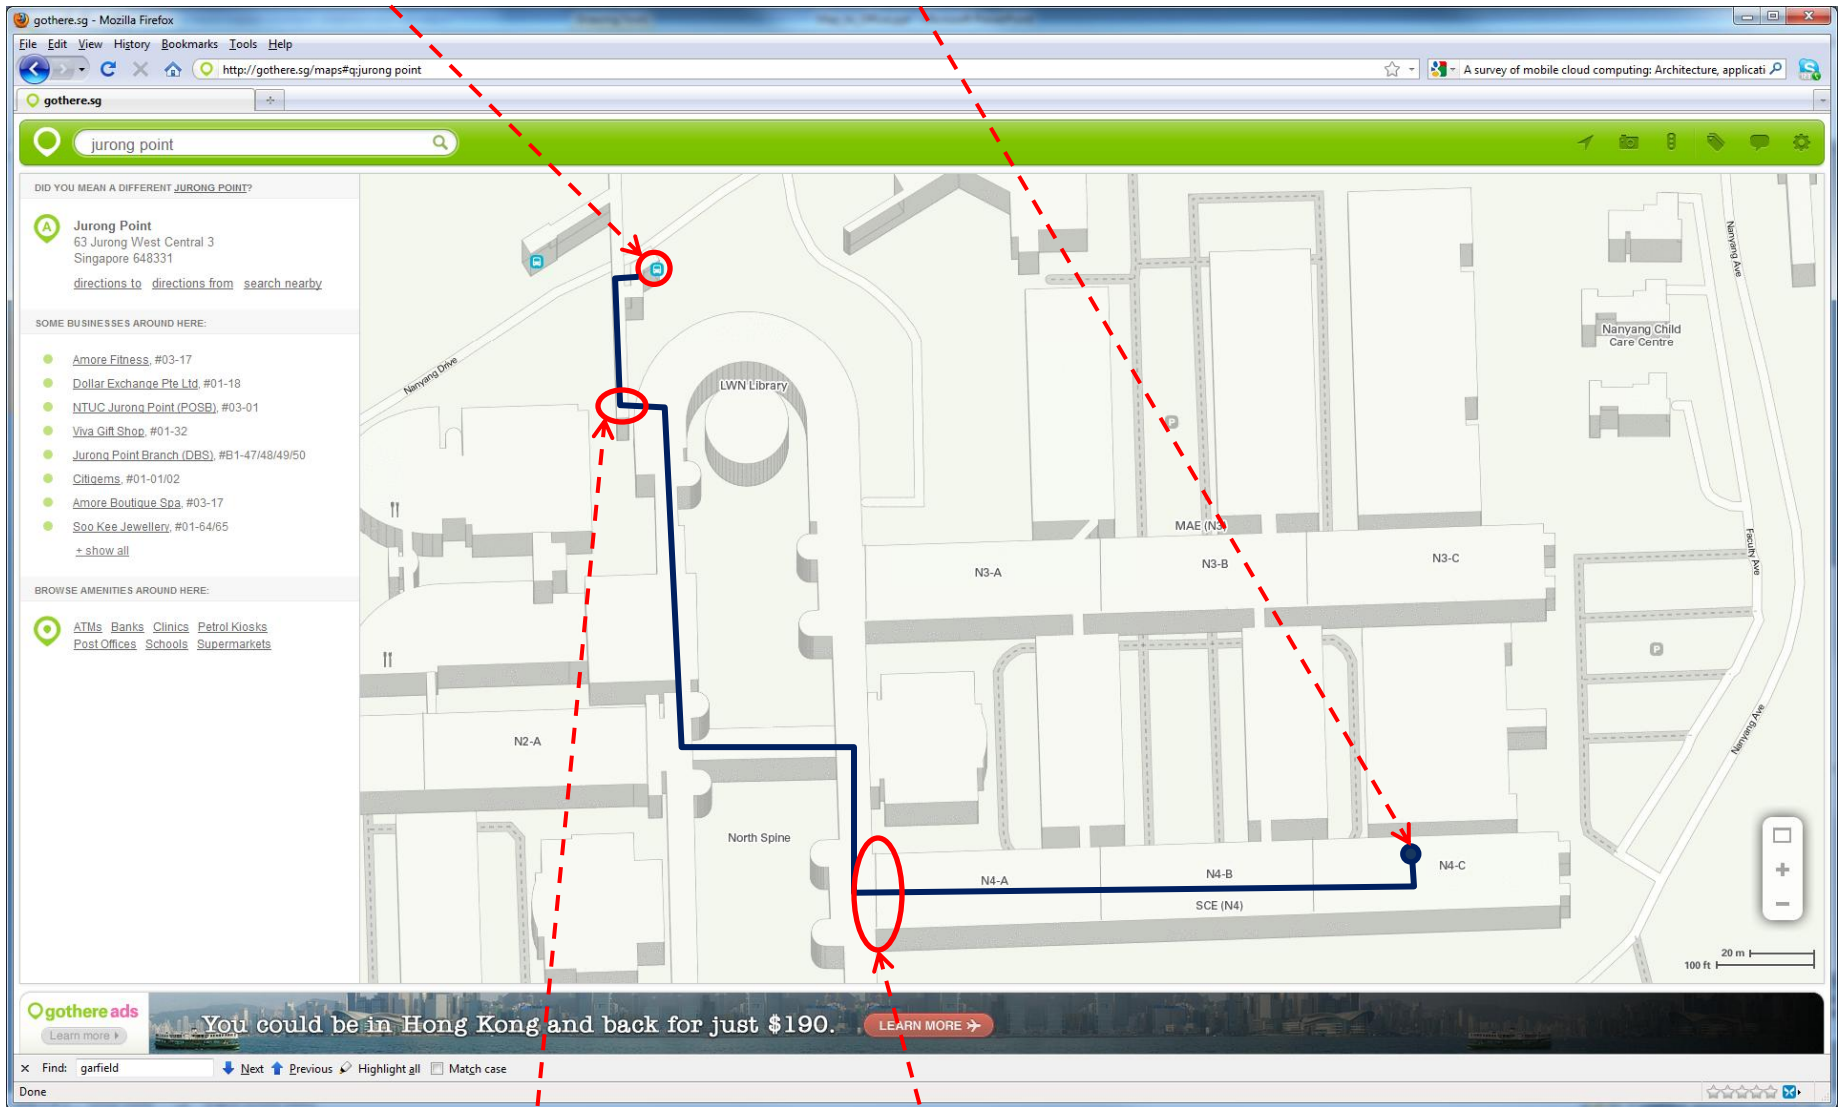

Direction to Tao's Office at NTU

BY Bus and Taxi

By MRT (Train) and Bus

Take MRT to "Pioneer" station and take bus number 179 (route to NTU is shown below)
Gets off at bus stop 27211 (there is a pedestrian overpass over this bus stop)

The screenshot shows the gothere.sg website interface. The search bar contains "jurong point". The map displays a blue route starting from Pioneer Mall, heading north to the SIMTech Valley Block, then west to the National Institute of Education, and finally south to Pioneer Primary School. A red dashed line indicates a path from Pioneer Mall, heading north to the Pioneer MRT station, then east to the bus stop 27211. A red circle highlights the bus stop 27211. The left sidebar lists nearby businesses and amenities. The bottom of the page features an advertisement for gothere ads and a search bar.

View of bus stop 27211

From bus stop walk to my office at N4-2c-81 (make sure that you are at level 2)

See McDonald, then take stair up one level

Main entrance of School of Computer Engineering

By Taxi

Tell taxi to go to NTU Student Service Center