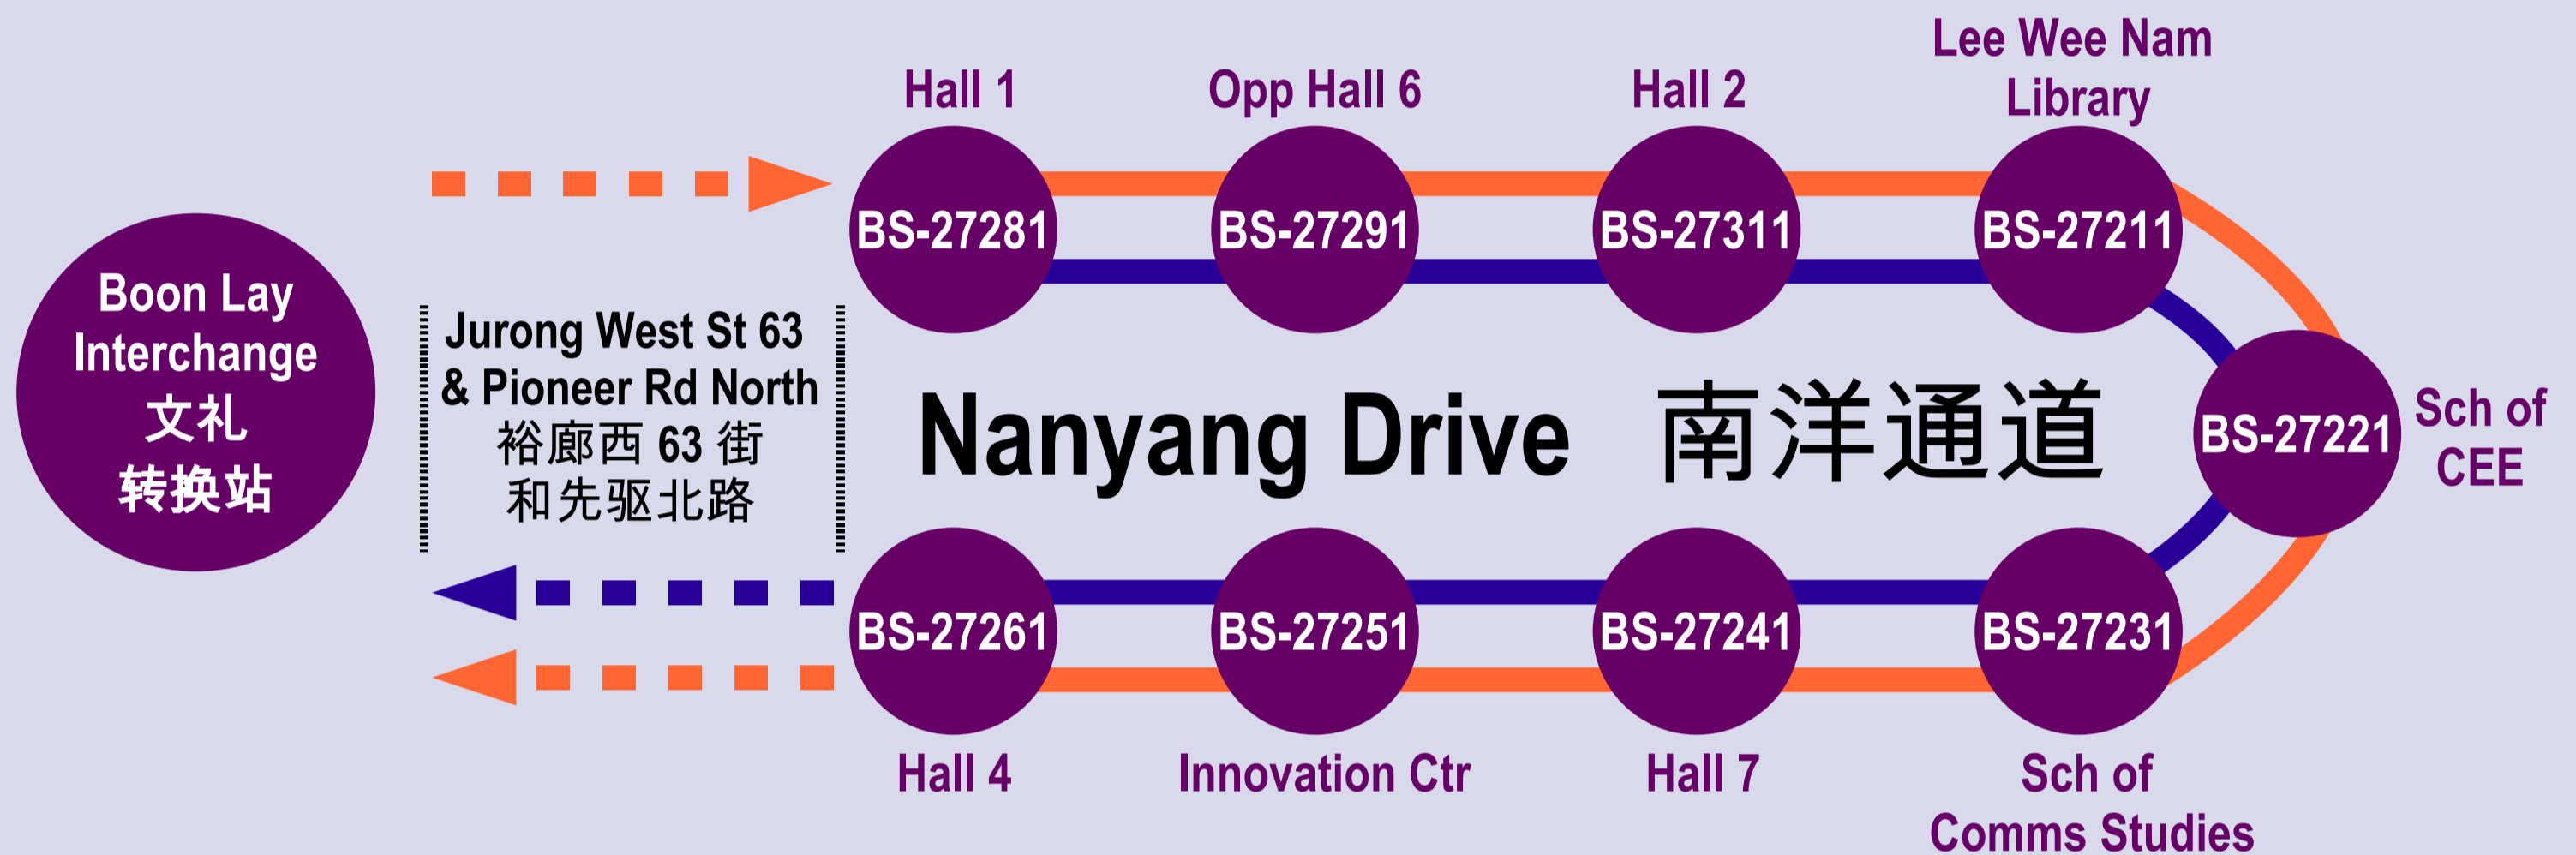

179A

Weekday short trips of Service 179

- no operation on Saturdays, Sundays, Public Holidays & during NTU vacation

179 号的周日短程路线服务

- 将不在星期六, 星期日, 公共假日以及南洋理工大学学校假期提供此短程路线服务

AM Peak 早晨时段

From 0730hrs – 0930hrs

- Service starts from Boon Lay Interchange
- Serves the 9 bus stops along Nanyang Dr
- Service ends at Boon Lay Interchange

Skips bus stops along Jurong West St 63 & Pioneer Rd North.

从早上 7 点 30 分至 9 点 30 分

- 路线将从文礼转换站开始载客
- 在位于南洋通道的 9 个巴士站停留载客
- 路线将在文礼转换站停止

将不在位于裕廊西 63 街和先驱北路的巴士站停留载客。

PM Peak 傍晚时段

From 1500hrs – 2000hrs

- Service starts from bus stop 27281(Hall 1)
- Serves subsequent 8 bus stops along Nanyang Dr
- Service ends at Boon Lay Interchange

Skips bus stops along Pioneer Rd North & Jurong West St 63.

从下午 3 点至傍晚 8 点

- 路线将从巴士站 27281(Hall 1) 开始载客
- 继续在位于南洋通道的 8 个巴士站停留载客
- 路线将在文礼转换站停止

将不在位于先驱北路和裕廊西 63 街的巴士站停留载客。