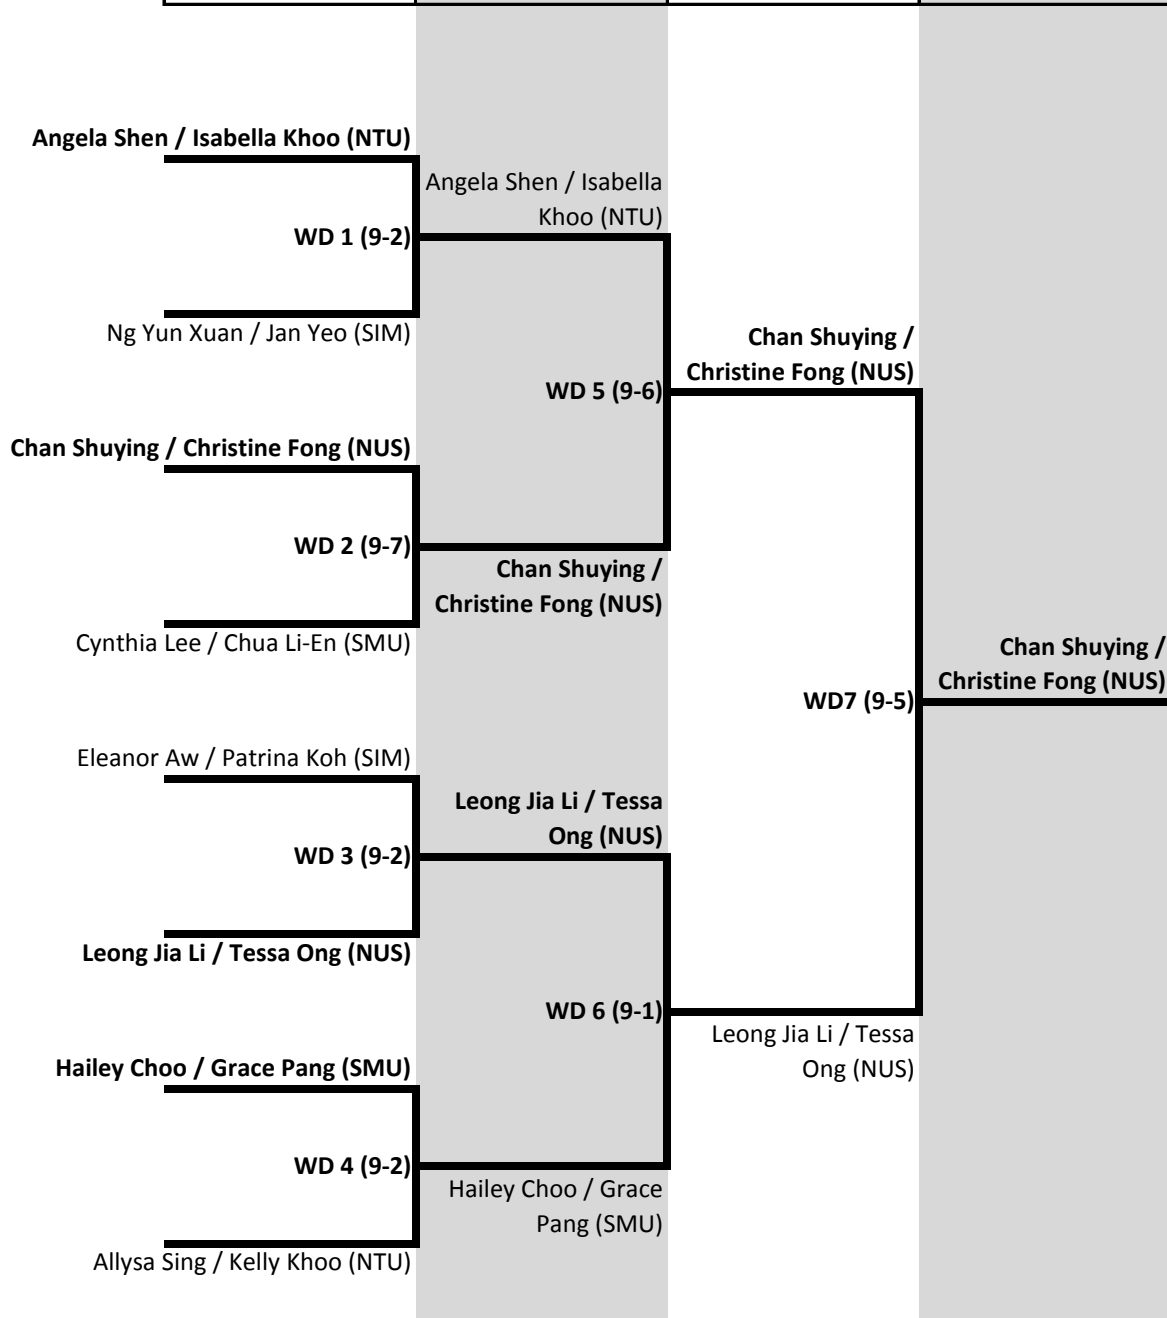

Singapore University Games 2011

Tennis (Single Elimination) Schedule

Commences 5 September 2011

Date / Time	Round	Game Number	NTU Court
Mon 5 Sep 7:00pm	Women's Singles 1 st Round	Games WS 1-6	Courts 1-6
8:30pm	Women's Singles 1 st Round	Games WS 7-8	Courts 1,2
8:30pm	Women's Doubles 1st Round	Games WD 1-4	Courts 3-6
Tue 6 Sep 7:00pm	Men's Singles 1 st Round	Games MS 1-6	Courts 1-6
8.30pm	Men's Singles 1 st Round	Games MS 7-8	Courts 1,2
8:30pm	Men's Doubles 1st Round	Games MD 1-4	Courts 3-6
Wed 7 Sep 7:00pm	Women's Singles Quarter Finals	Games WS 9-12	Courts 1-4
7:00pm	Women's Doubles Semi Finals	Games WD 5-6	Courts 5,6
8.30pm	Men's Singles Quarter Finals	Games MS 9-12	Courts 1-4
8:30pm	Men's Doubles Semi Finals	Games MD 5-6	Courts 5,6
Thu 8 Sep 7:00pm	Women's Singles Semi Finals	Games WS 13-14	Courts 1,2
7:00pm	Men's Singles Semi Finals	Games MS 13-14	Courts 4,5
7:00pm	Women's Doubles 3rd Place Game	Game WD 7	Court 3
Fri 9 Sep 8:00pm	Men's Doubles 3rd Place Game	Game MD 7	Abandoned
Fri 9 Sep 7:00pm	Women's Singles 3 rd Place Game	Game WS 15	Court 2
7:00pm	Men's Singles 3 rd Place Game	Game MS 15	Court 5
7:00pm	Women's Singles Final	Game WS 16	Court 1
7:00pm	Men's Singles Final	Game MS 16	Court 4
7:00pm	Women's Doubles Final	Game WD 8	Court 3
7:00pm	Men's Doubles Final	Game MD 8	Court 6

Matthew Liu (NUS)

Ho Yuhan (SIM)

MS 8 (9-8)

Ho Yuhan (SIM)

Terrence Lim (SMU)

Women's Doubles

1 st Round	Semi Finals	3 rd Place	Final
Mon 5 Sep	Wed 7 Sep	Thu 8 Sep	Fri 9 Sep
8:30pm	7:00pm	7:00pm	7:00pm
		3 rd	Champion
		Angela Shen / Isabella Khoo (NTU)	Chan Shuying / Christine Fong (NUS)

Men's Doubles

1 st Round	Semi Finals	3 rd Place	Final
Tue 6 Sep	Wed 7 Sep	Thu 8 Sep	Fri 9 Sep
8:30pm	8:30pm	7:00pm	7:00pm
		3 rd	Champion
			Roshan L Peiris / Kenneth Ng (NUS)