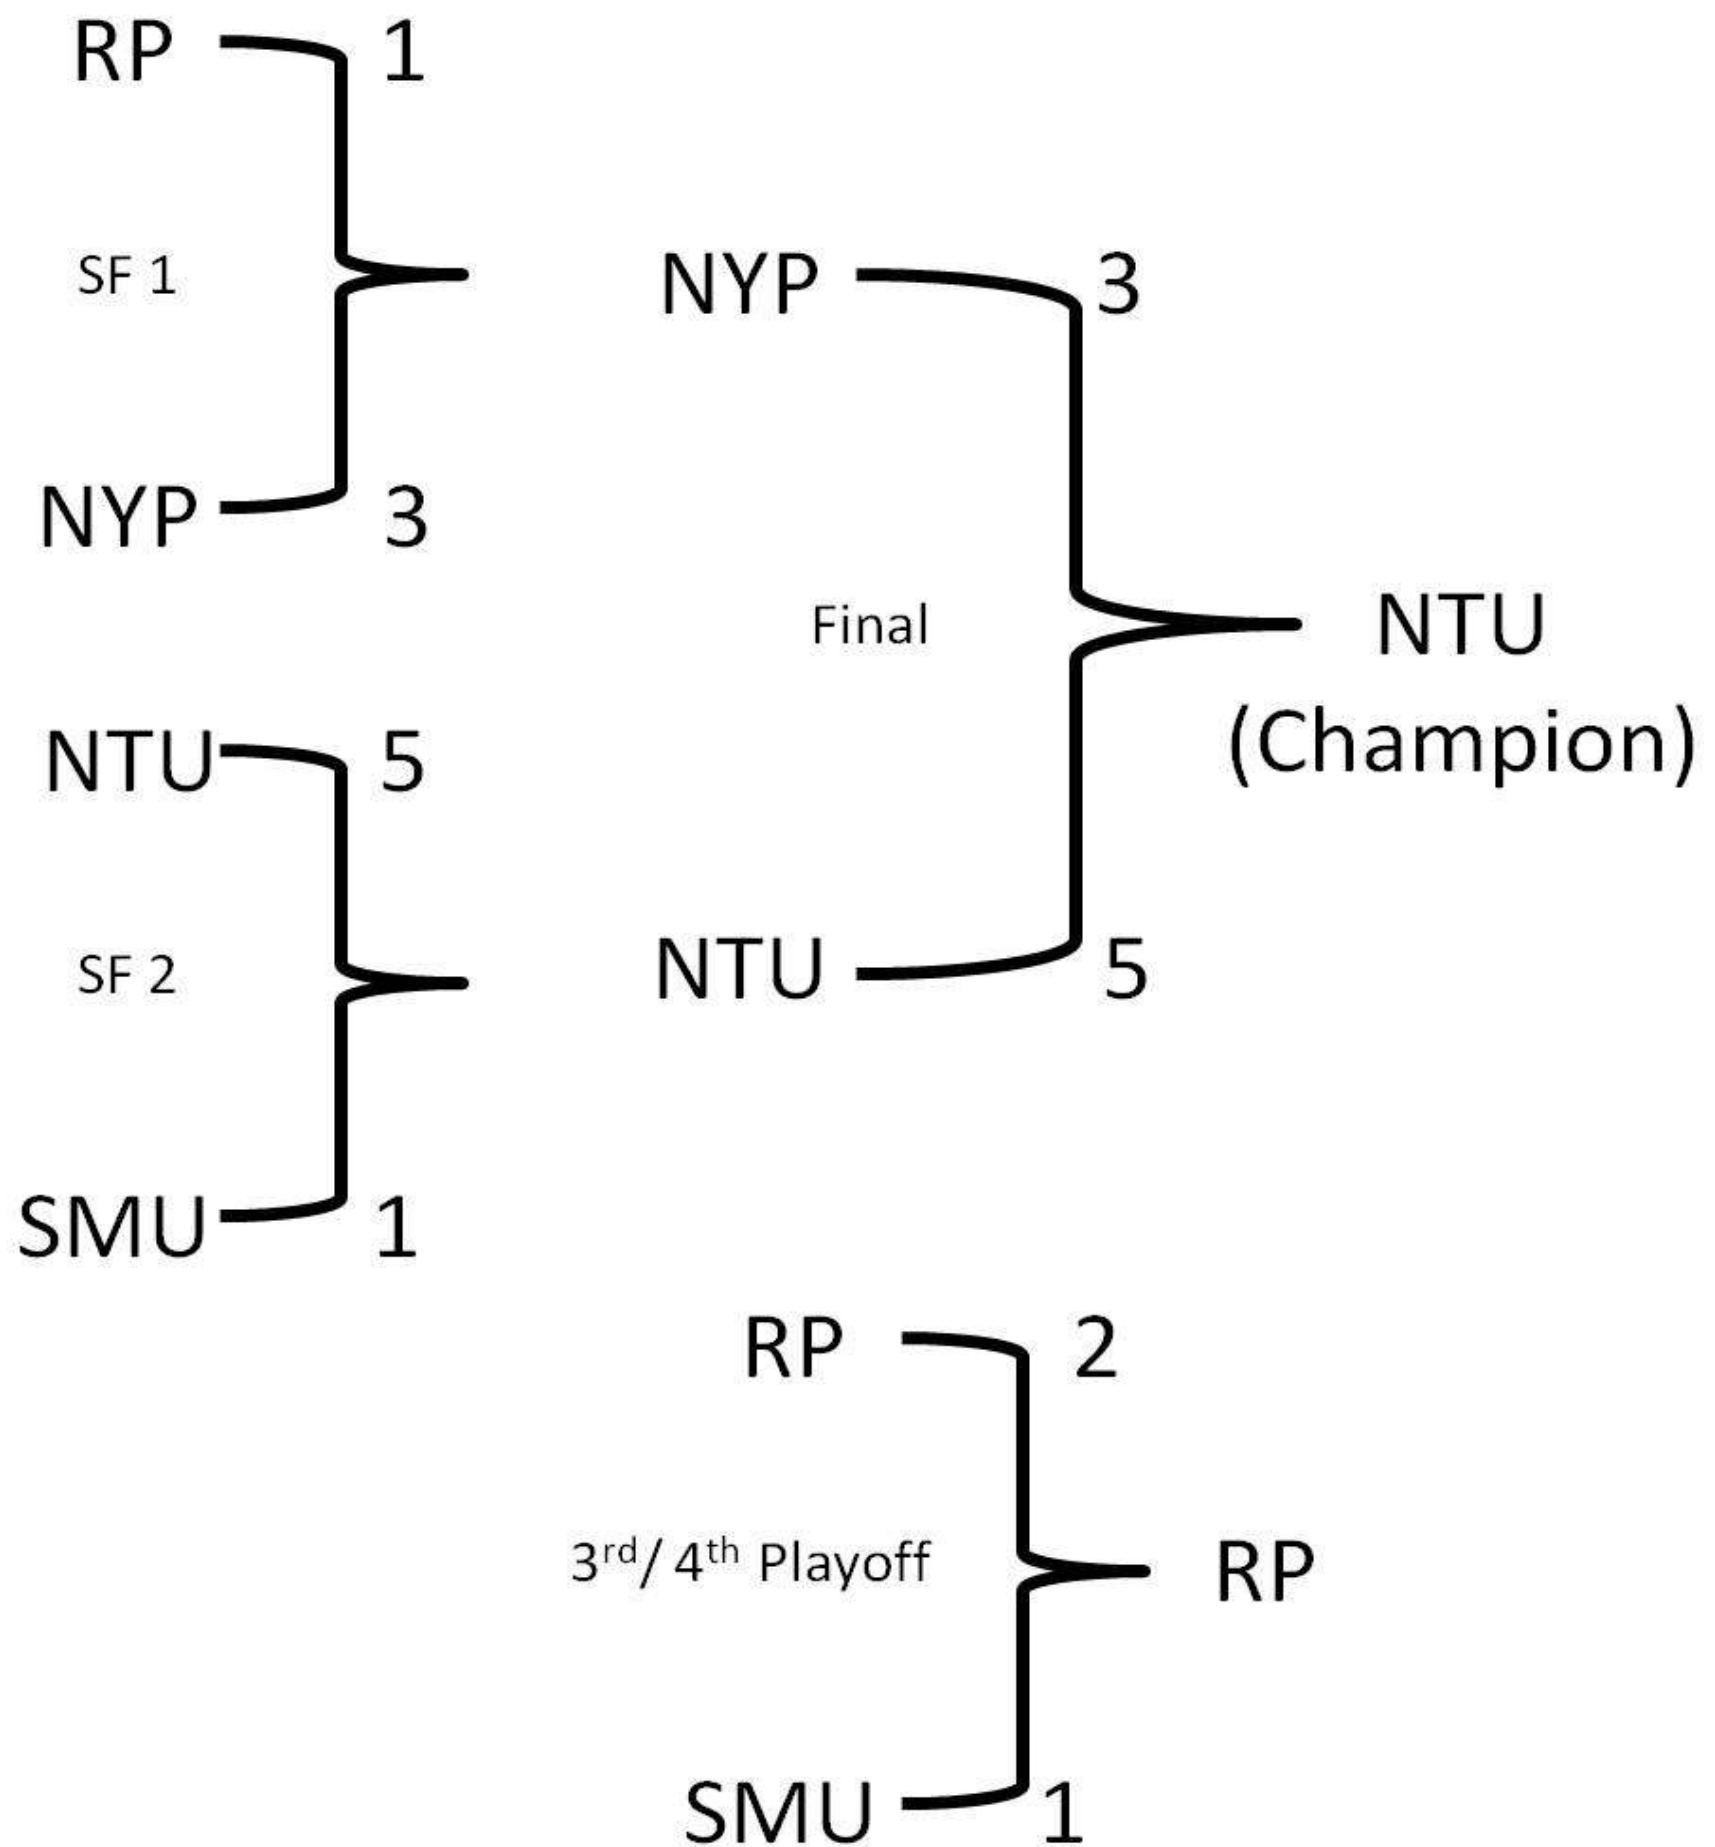

IVP Floorball Championships 2011/12 (Men's)