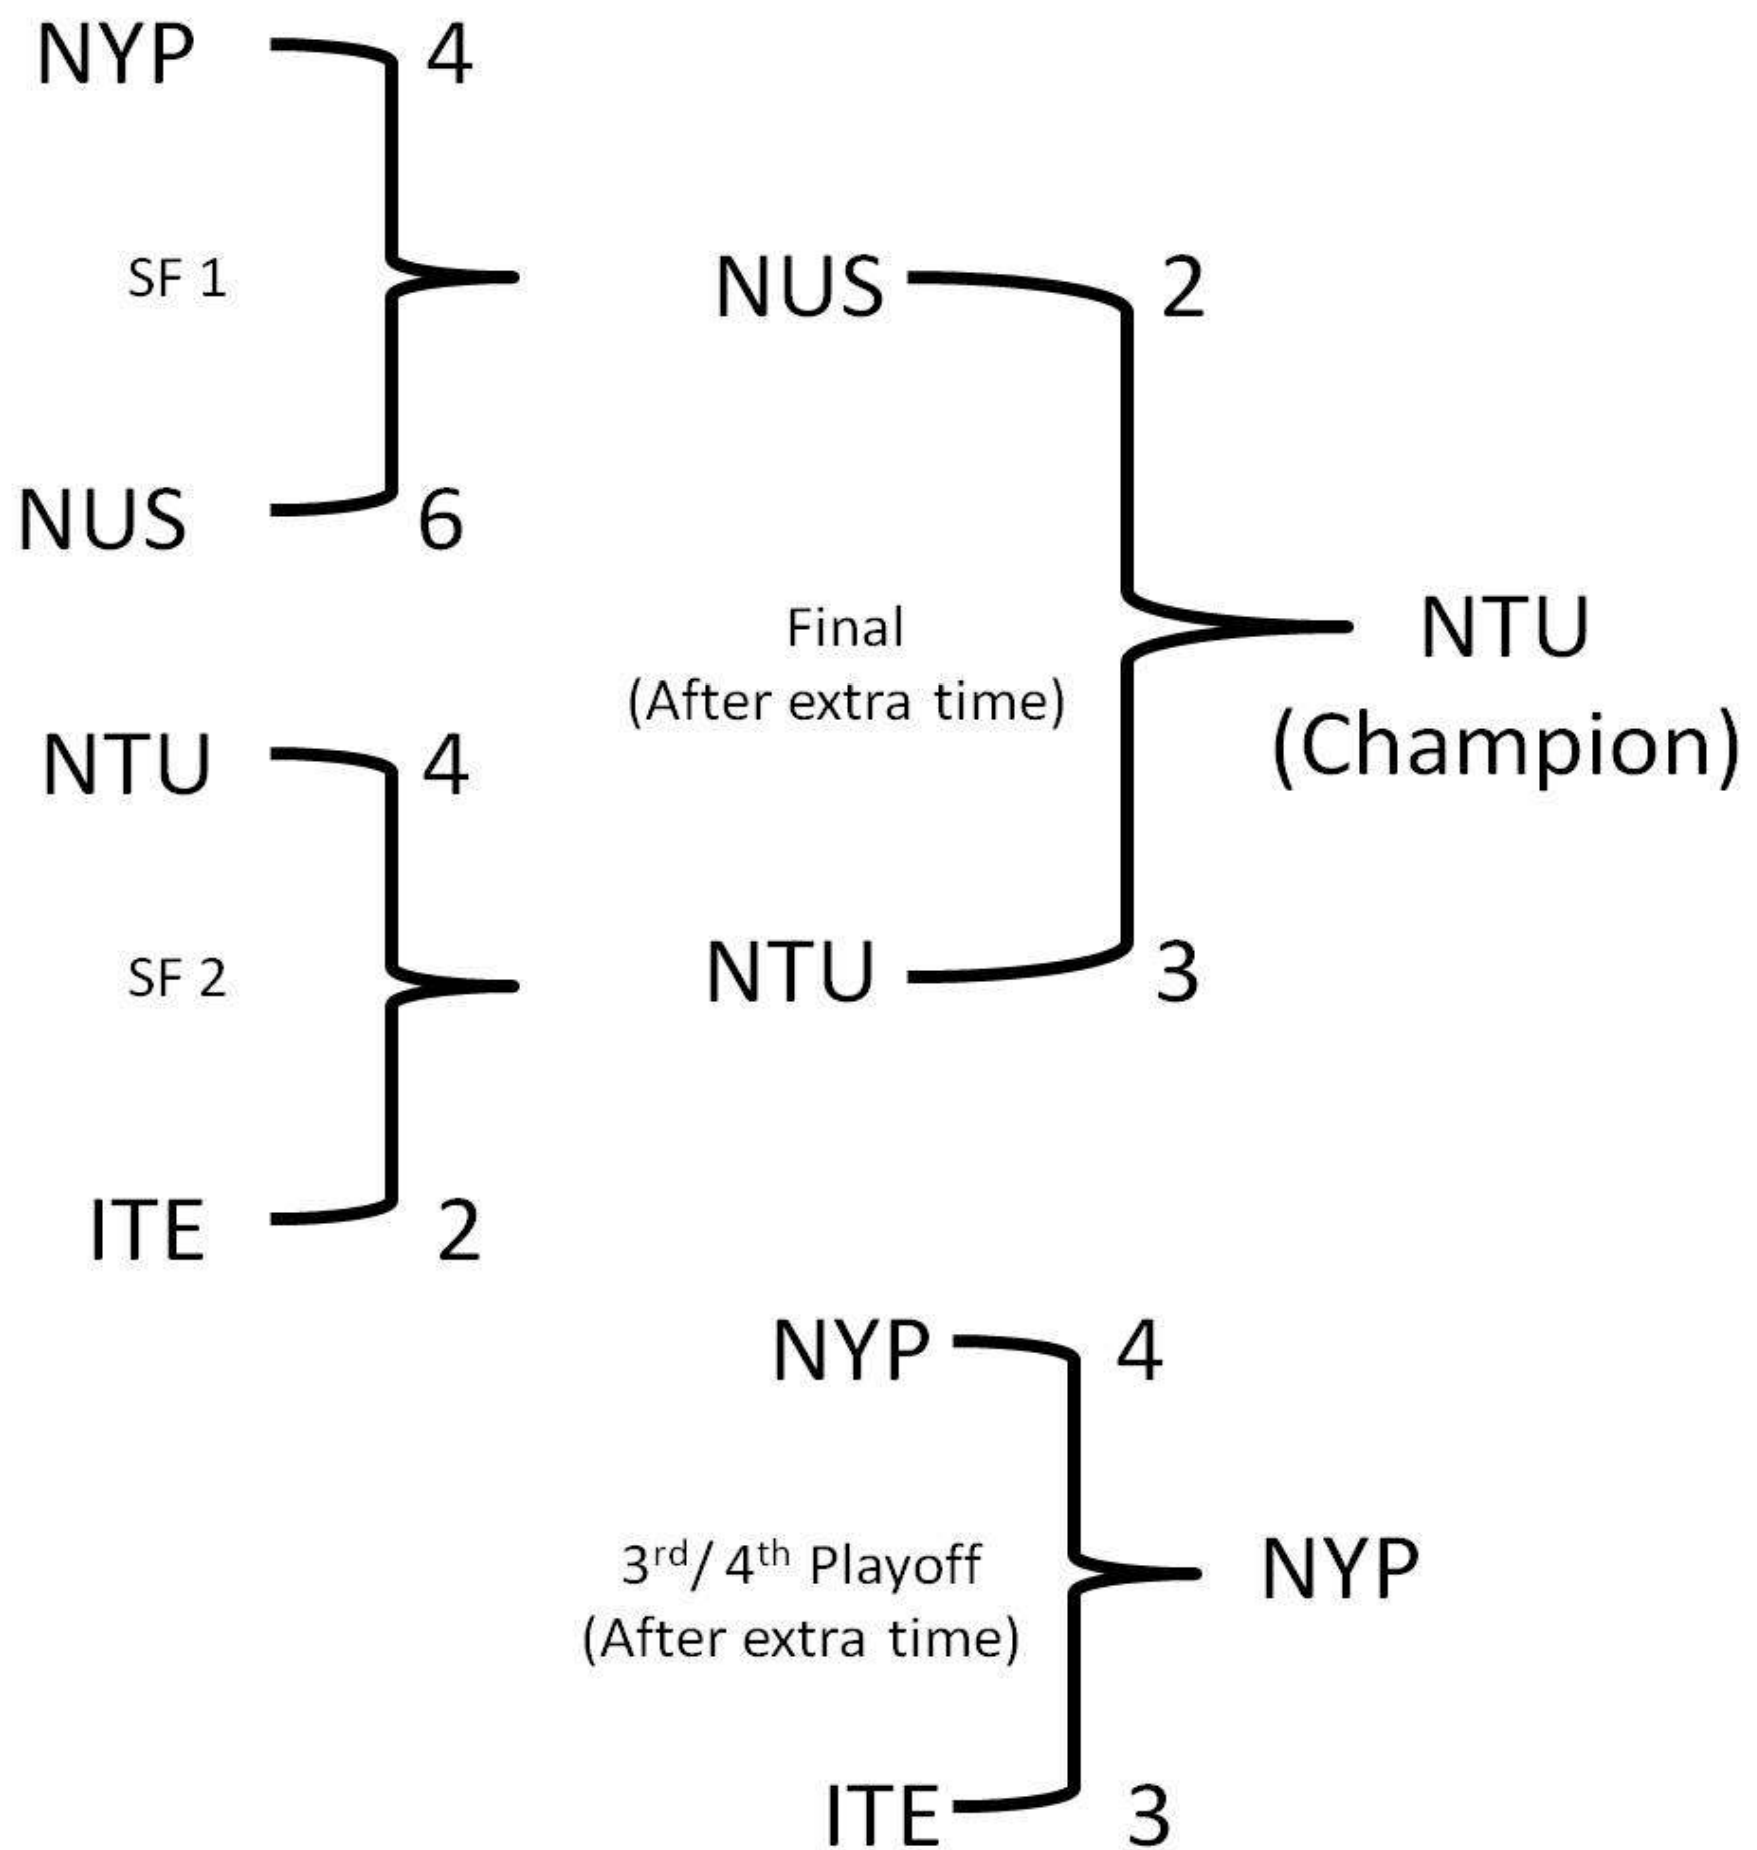

IVP Floorball Championships 2011/12

Host: SIM

Venue: SIM Grand Hall Level 4

Women's Group A

	NYP	SMU	SP	RP	ITE
NYP		0 - 1	14 - 1	4 - 1	1 - 1
SMU	1 - 0		2 - 3	2 - 1	1 - 3
SP	1 - 14	3 - 2		1 - 4	0 - 6
RP	1 - 4	1 - 2	4 - 1		2 - 1
ITE	1 - 1	3 - 1	6 - 0	1 - 2	

	P	W	D	L	F	A	GD	Points	Position
NYP	4	2	1	1	19	4	15	7	1
SMU	4	2	0	2	6	7	-1	6	3
SP	4	1	0	3	5	26	-21	3	5
RP	4	2	0	2	8	8	0	6	4
ITE	4	2	1	1	11	4	7	7	2

Women's Group B

	SIM	NTU	NP	NUS
SIM		1 - 3	7 - 0	1 - 6
NTU	3 - 1		7 - 0	2 - 1
NP	0 - 7	0 - 7		0 - 6
NUS	6 - 1	1 - 2	6 - 0	

	P	W	D	L	F	A	GD	Points	Position
SIM	3	1	0	2	9	9	0	3	3
NTU	3	3	0	0	12	2	10	9	1
NP	3	0	0	3	0	20	-20	0	4
NUS	3	2	0	1	13	3	10	6	2

IVP Floorball Championships 2011/12 (Women's)