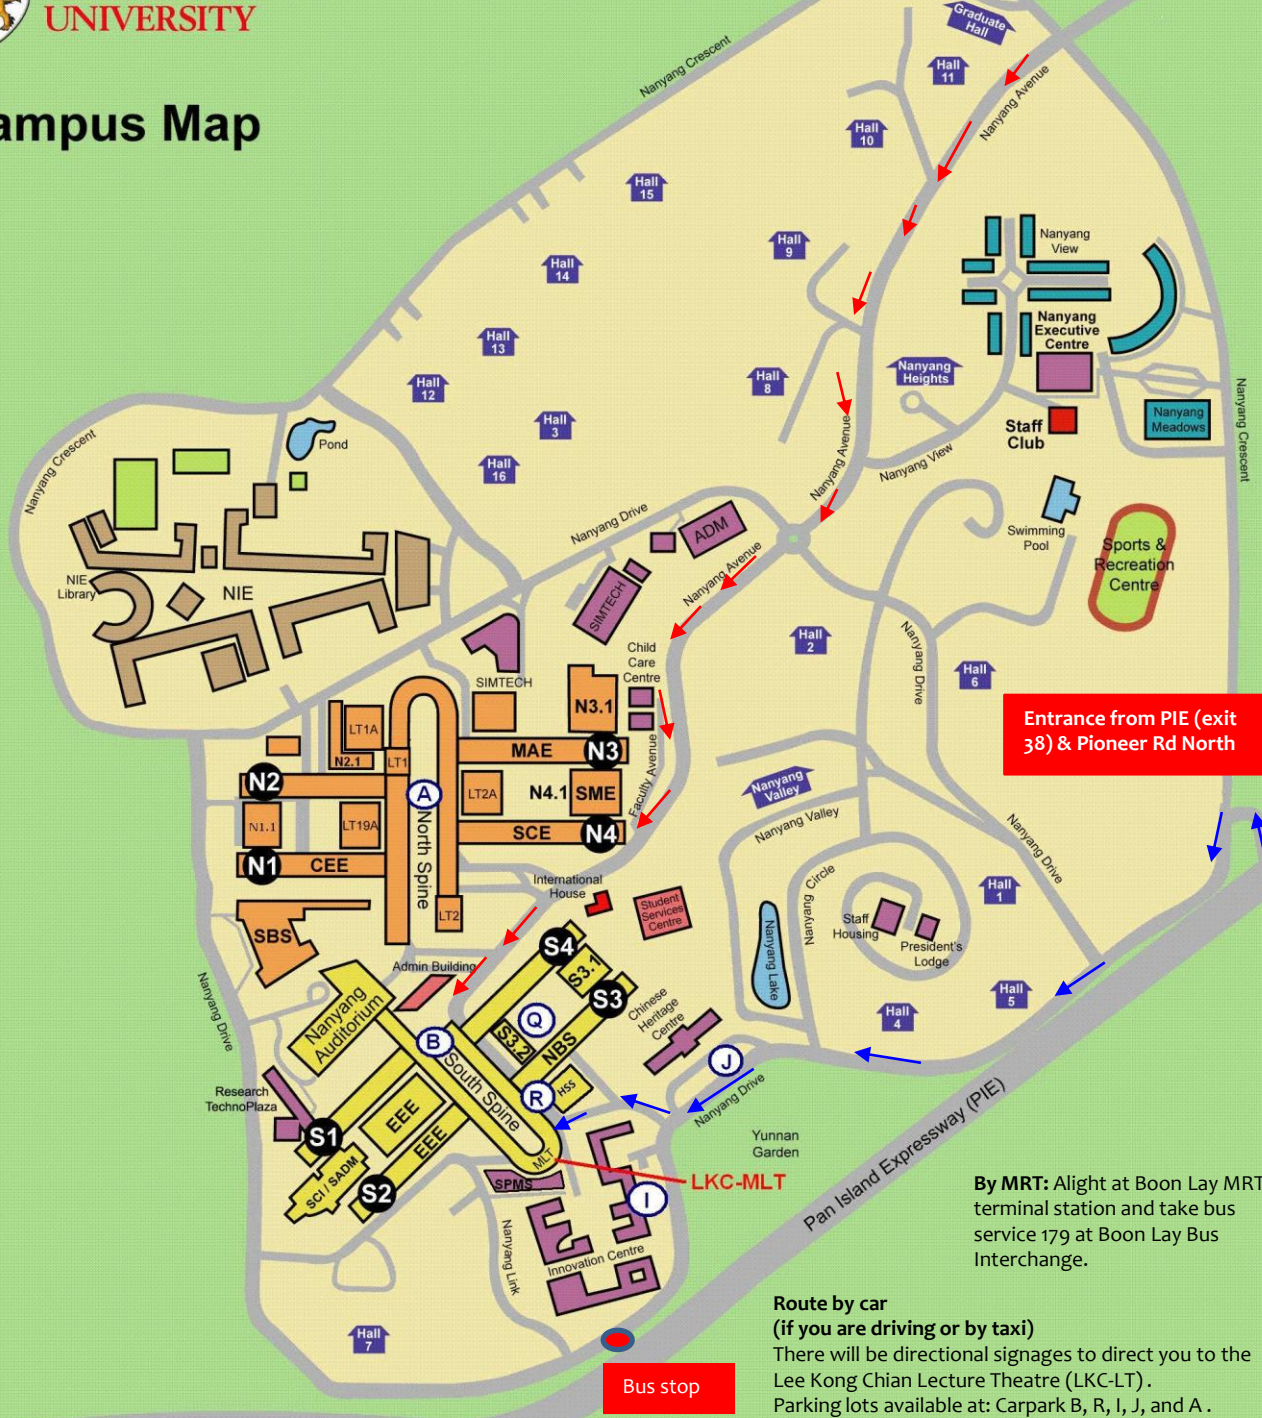

Campus Map

**Entrance from
Jalan Bahar**

Entrance from PIE (exit 38) & Pioneer Rd North

By MRT: Alight at Boon Lay MRT terminal station and take bus service 179 at Boon Lay Bus Interchange.

**Route by car
(if you are driving or by taxi)**
There will be directional signages to direct you to the Lee Kong Chian Lecture Theatre (LKC-LT).
Parking lots available at: Carpark B, R, I, J, and A.

Bus stop