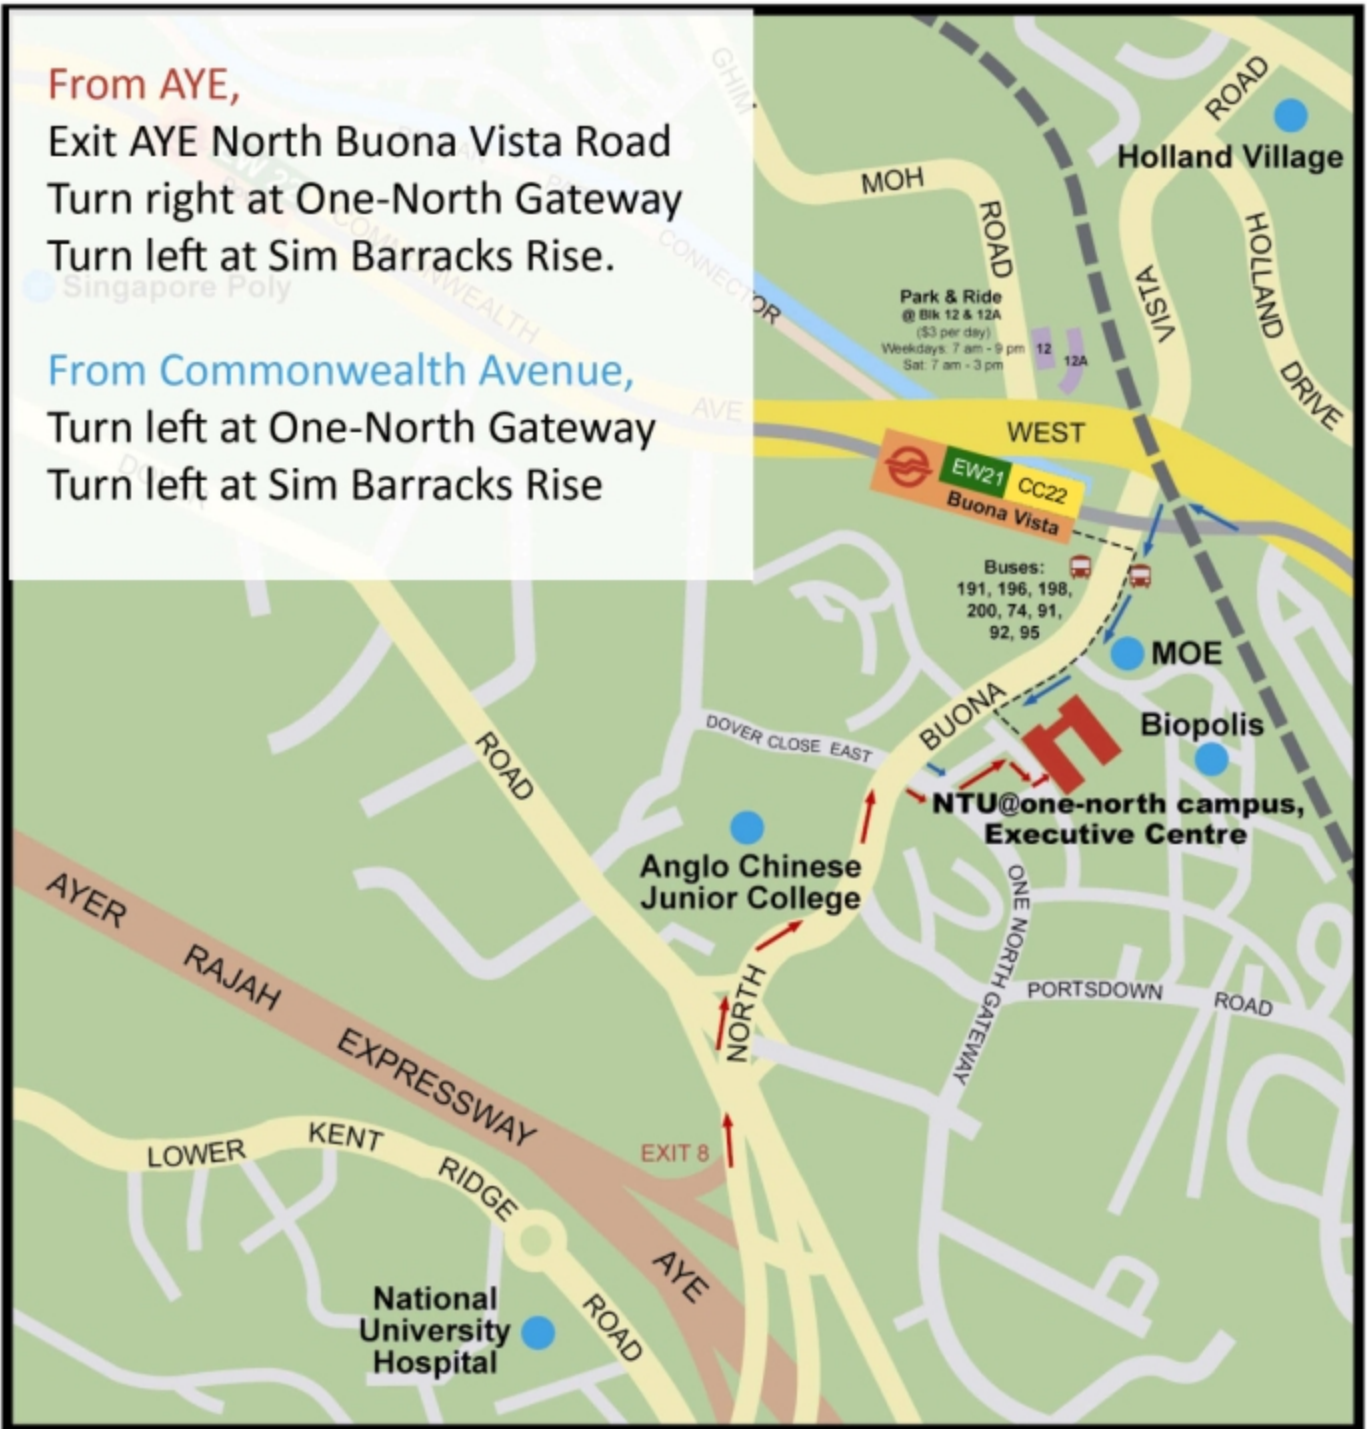

From AYE,

Exit AYE North Buona Vista Road
Turn right at One-North Gateway
Turn left at Sim Barracks Rise.

From Commonwealth Avenue,

Turn left at One-North Gateway
Turn left at Sim Barracks Rise

Route to NTU@ one-north campus, Executive Centre

-  Vehicle Route from AYE
-  Vehicle Route from Commonwealth Avenue
-  Pedestrian Path from MRT Station via one-north Park

NTU@one-north campus, Executive Centre

Nanyang Technological University
11, Slim Barracks Rise (off North Buona Vista Road)
Singapore 138664