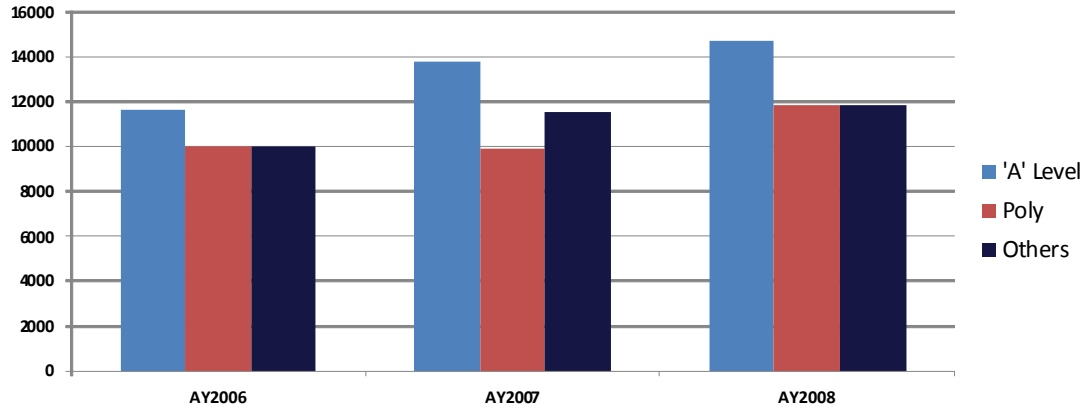

Overall Applications AY2006 to AY2008

	AY2006	AY2007	AY2008
'A' Level	11599	13821	14761
Poly	10069	9926	11818
Others	9996	11592	11801
Total	31664	35339	38380

Note:

- i) Category "Others" includes International students & Cat E students
- ii) Includes NIE BA(Education)/BSc(Education) programmes