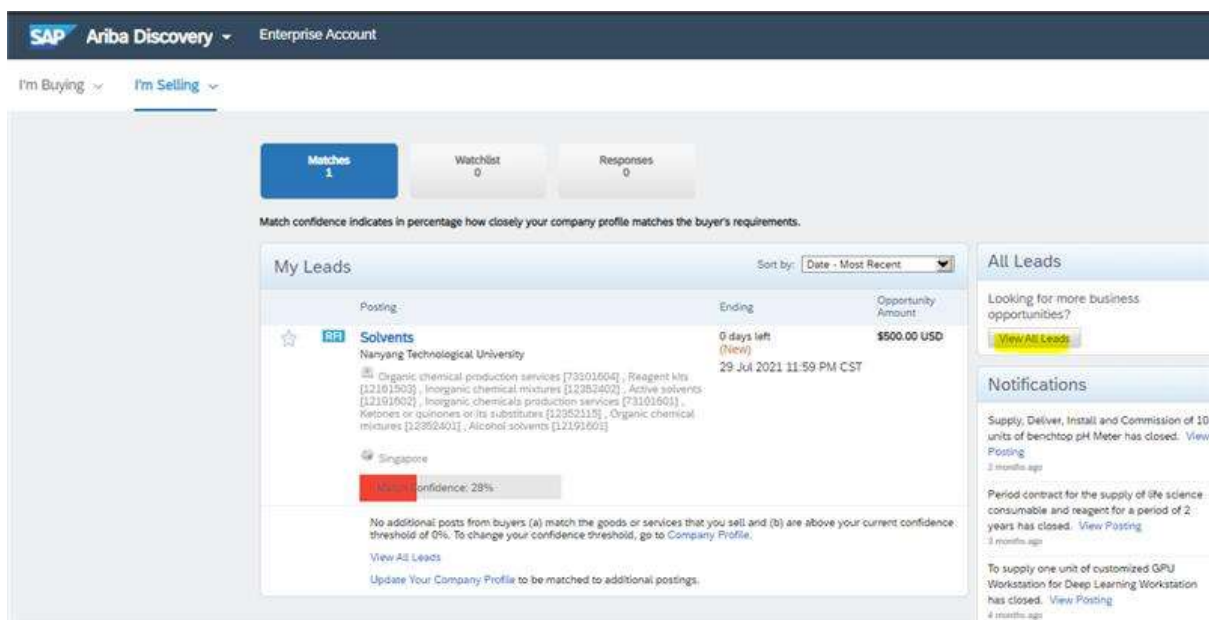

User guide to search for NTU sourcing events in Ariba Discovery

1. Please login to your Ariba account landing page and click on Ariba Discovery.

2. Under the "I'm Selling" tab, click on "View All Leads" button.

3. Search for "Nanyang Technological University" under the RFI/RFQ matches search box.

4. Sort by "Date – Most Recent" and check for sourcing events from NTU.

Search Results for nanyang technologica... 1 - 10 of 1,899 Sort by: **Date - Most Recent**